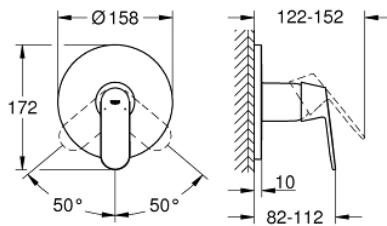

### PRODUCT DESCRIPTION

- Colour: chrome
- trim set for GROHE Rapido SmartBox (35 600/35 604)
- GROHE SilkMove 46 mm ceramic cartridge
- GROHE LongLife finish
- GROHE FastFixation escutcheon with covered shaft sealing and covered fixing
- metal escutcheon, retroactively 6° adjustable
- metal lever
- without roughing-in set 35 600/35 604 (please order separately)
- flow performance: outlet B or C = 30 l/min