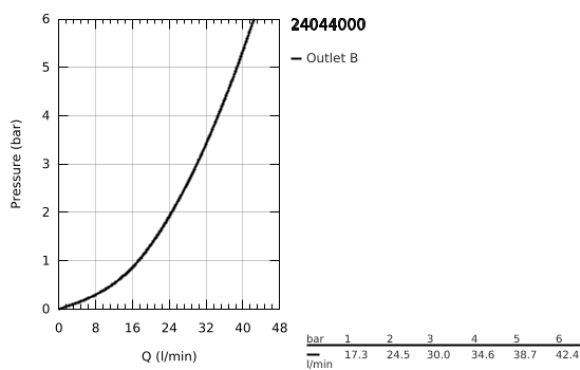

## 24 044 000 EUROSMART COSMOPOLITAN SINGLE-LEVER SHOWER MIXER

### PRODUCT DESCRIPTION

- Colour: chrome
- trim set for GROHE Rapido SmartBox (35 600/35 604)
- GROHE SilkMove 46 mm ceramic cartridge
- GROHE LongLife finish
- GROHE FastFixation escutcheon with covered shaft sealing and covered fixing
- metal escutcheon, retroactively 6° adjustable
- metal lever
- without roughing-in set 35 600/35 604 (please order separately)
- flow performance: outlet B or C = 30 l/min