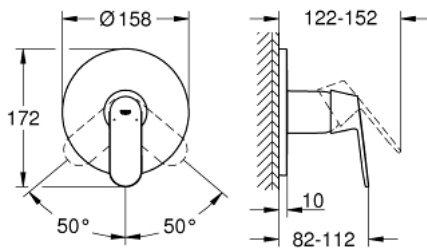

24 044 000 EUROSMART COSMOPOLITAN SINGLE-LEVER SHOWER MIXER

PRODUCT DESCRIPTION

- Tyc: Chrome
- trim set for GROHE Rapido SmartBox (35 600/35 604)
- GROHE SilkMove 46 mm ceramic cartridge
- GROHE LongLife finish
- GROHE FastFixation escutcheon with covered shaft sealing and covered fixing
- metal escutcheon, retroactively 6° adjustable
- metal lever
- without roughing-in set 35 600/35 604 (please order separately)
- flow performance: outlet B or C = 30 l/min

24 044 000 EUROSMART COSMOPOLITAN SINGLE-LEVER SHOWER MIXER

SPARE PARTS

- 1: Lever (Spare part-nr. 46682000)
 - 2: Escutcheon (Spare part-nr. 48428000)
 - 3: Mounting plate (Spare part-nr. 48439000)
 - 4: Cap (Spare part-nr. 02693000)
 - 5: Cartridge (Spare part-nr. 46048000)
 - 6: Seal (Spare part-nr. 48360000)
 - 7: Temperature limiter (Spare part-nr. 46308000)*
 - 8: Universal extension set single-lever mixers, 25 mm (Spare part-nr. 14056000)*
 - 9: Universal extension set single-lever mixers, 50 mm (Spare part-nr. 14057000)*
- * Optional accessories