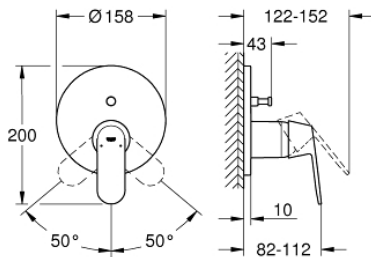

24 045 000 EUROSMART COSMOPOLITAN SINGLE-LEVER MIXER WITH 2-WAY DIVERTER

PRODUCT DESCRIPTION

- Colour: chrome
- trim set for GROHE Rapido SmartBox (35 600/35 604)
- GROHE SilkMove 46 mm ceramic cartridge
- GROHE LongLife finish
- GROHE FastFixation escutcheon with covered shaft sealing and covered fixing
- metal escutcheon, retroactively 6° adjustable
- metal lever
- automatic 2-way diverter
- without roughing-in set 35 600/35 604 (please order separately)
- flow performance: outlet B = 27 l/min, outlet C = 27 l/min

24 045 000 EUROSMART COSMOPOLITAN SINGLE-LEVER MIXER WITH 2-WAY DIVERTER

SPARE PARTS

- 1: Lever (Spare part-nr. 46682000)
 - 2: Escutcheon (Spare part-nr. 48429000)
 - 3: Mounting plate (Spare part-nr. 48440000)
 - 4: Cap (Spare part-nr. 02693000)
 - 5: Diverter (Spare part-nr. 48442000)
 - 6: Cartridge (Spare part-nr. 46048000)
 - 7: Non-return valve (Spare part-nr. 49085000)
 - 8: Seal (Spare part-nr. 48360000)
 - 9: Temperature limiter (Spare part-nr. 46308000)*
 - 10: Backflow protection combination (EN1717) (Spare part-nr. 14055000)*
 - 11: Universal extension set single-lever mixers, 25 mm (Spare part-nr. 14056000)*
 - 12: Diverter (Spare part-nr. 48444000)*
 - 13: Universal extension set single-lever mixers, 50 mm (Spare part-nr. 14057000)*
 - 14: Diverter (Spare part-nr. 48445000)*
- * Optional accessories