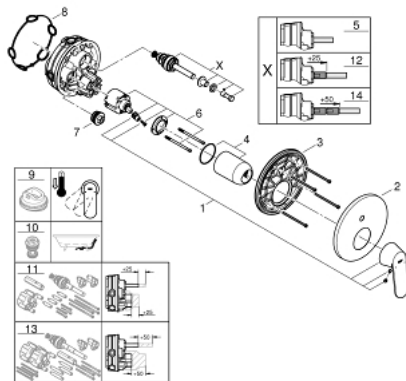

24 045 000 EUROSMART COSMOPOLITAN SINGLE-LEVER MIXER WITH 2-WAY DIVERTER

PRODUCT DESCRIPTION

- Colour: chrome
- trim set for GROHE Rapido SmartBox (35 600/35 604)
- GROHE SilkMove 46 mm ceramic cartridge
- GROHE LongLife finish
- GROHE FastFixation escutcheon with covered shaft sealing and covered fixing
- metal escutcheon, retroactively 6° adjustable
- metal lever
- automatic 2-way diverter
- without roughing-in set 35 600/35 604 (please order separately)
- flow performance: outlet B = 27 l/min, outlet C = 27 l/min

24 045 000 EUROSMART COSMOPOLITAN SINGLE-LEVER MIXER WITH 2-WAY DIVERTER

SPARE PARTS

- 1: Lever (Spare part-nr. 46682000)
 - 2: Escutcheon (Spare part-nr. 48429000)
 - 3: Mounting plate (Spare part-nr. 48440000)
 - 4: Cap (Spare part-nr. 02693000)
 - 5: Diverter (Spare part-nr. 48442000)
 - 6: Cartridge (Spare part-nr. 46048000)
 - 7: Non-return valve (Spare part-nr. 49085000)
 - 8: Seal (Spare part-nr. 48360000)
 - 9: Temperature limiter (Spare part-nr. 46308000)*
 - 10: Backflow protection combination (EN1717) (Spare part-nr. 14055000)*
 - 11: Universal extension set single-lever mixers, 25 mm (Spare part-nr. 14056000)*
 - 12: Diverter (Spare part-nr. 48444000)*
 - 13: Universal extension set single-lever mixers, 50 mm (Spare part-nr. 14057000)*
 - 14: Diverter (Spare part-nr. 48445000)*
- * Optional accessories