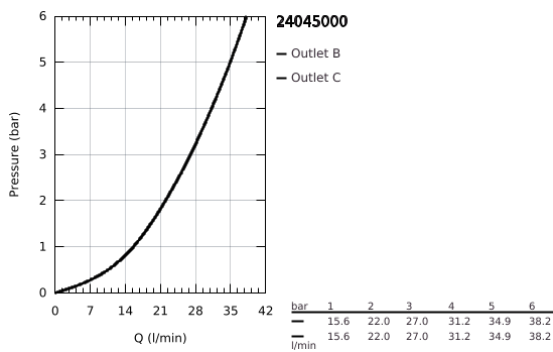

24 045 000 EUROSMART COSMOPOLITAN SINGLE-LEVER MIXER WITH 2-WAY DIVERTER

PRODUCT DESCRIPTION

- Colour: chrome
- trim set for GROHE Rapido SmartBox (35 600/35 604)
- GROHE SilkMove 46 mm ceramic cartridge
- GROHE LongLife finish
- GROHE FastFixation escutcheon with covered shaft sealing and covered fixing
- metal escutcheon, retroactively 6° adjustable
- metal lever
- automatic 2-way diverter
- without roughing-in set 35 600/35 604 (please order separately)
- flow performance: outlet B = 27 l/min, outlet C = 27 l/min

24 045 000 EUROSMART COSMOPOLITAN SINGLE-LEVER MIXER WITH 2-WAY DIVERTER

SPARE PARTS

- 1: Lever (Spare part-nr. 46682000)
 - 2: Escutcheon (Spare part-nr. 48429000)
 - 3: Mounting plate (Spare part-nr. 48440000)
 - 4: Cap (Spare part-nr. 02693000)
 - 5: Diverter (Spare part-nr. 48442000)
 - 6: Cartridge (Spare part-nr. 46048000)
 - 7: Non-return valve (Spare part-nr. 49085000)
 - 8: Seal (Spare part-nr. 48360000)
 - 9: Temperature limiter (Spare part-nr. 46308000)*
 - 10: Backflow protection combination (EN1717) (Spare part-nr. 14055000)*
 - 11: Universal extension set single-lever mixers, 25 mm (Spare part-nr. 14056000)*
 - 12: Diverter (Spare part-nr. 48444000)*
 - 13: Universal extension set single-lever mixers, 50 mm (Spare part-nr. 14057000)*
 - 14: Diverter (Spare part-nr. 48445000)*
- * Optional accessories