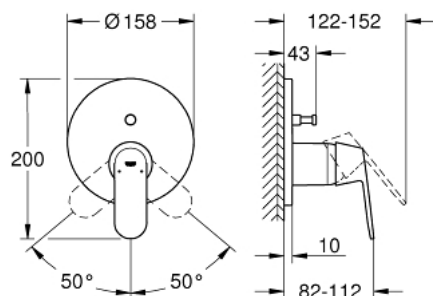

24 045 000 EUROSMART COSMOPOLITAN SINGLE-LEVER MIXER WITH 2-WAY DIVERTER

PRODUCT DESCRIPTION

- Tyc: Chrome
- trim set for GROHE Rapido SmartBox (35 600/35 604)
- GROHE SilkMove 46 mm ceramic cartridge
- GROHE LongLife finish
- GROHE FastFixation escutcheon with covered shaft sealing and covered fixing
- metal escutcheon, retroactively 6° adjustable
- metal lever
- automatic 2-way diverter
- without roughing-in set 35 600/35 604 (please order separately)
- flow performance: outlet B = 27 l/min, outlet C = 27 l/min

24 045 000 EUROSMART COSMOPOLITAN SINGLE-LEVER MIXER WITH 2-WAY DIVERTER

SPARE PARTS

- 1: Lever (Spare part-nr. 46682000)
 - 2: Escutcheon (Spare part-nr. 48429000)
 - 3: Mounting plate (Spare part-nr. 48440000)
 - 4: Cap (Spare part-nr. 02693000)
 - 5: Diverter (Spare part-nr. 48442000)
 - 6: Cartridge (Spare part-nr. 46048000)
 - 7: Non-return valve (Spare part-nr. 49085000)
 - 8: Seal (Spare part-nr. 48360000)
 - 9: Temperature limiter (Spare part-nr. 46308000)*
 - 10: Backflow protection combination (EN1717) (Spare part-nr. 14055000)*
 - 11: Universal extension set single-lever mixers, 25 mm (Spare part-nr. 14056000)*
 - 12: Diverter (Spare part-nr. 48444000)*
 - 13: Universal extension set single-lever mixers, 50 mm (Spare part-nr. 14057000)*
 - 14: Diverter (Spare part-nr. 48445000)*
- * Optional accessories