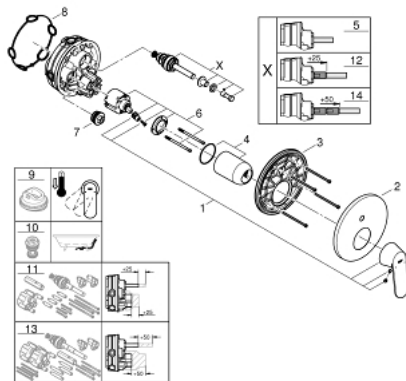

24 045 000 EUROSMART COSMOPOLITAN SINGLE-LEVER MIXER WITH 2-WAY DIVERTER

PRODUCT DESCRIPTION

- Tyc: Chrome
- trim set for GROHE Rapido SmartBox (35 600/35 604)
- GROHE SilkMove 46 mm ceramic cartridge
- GROHE LongLife finish
- GROHE FastFixation escutcheon with covered shaft sealing and covered fixing
- metal escutcheon, retroactively 6° adjustable
- metal lever
- automatic 2-way diverter
- without roughing-in set 35 600/35 604 (please order separately)
- flow performance: outlet B = 27 l/min, outlet C = 27 l/min

24 045 000 EUROSMART COSMOPOLITAN SINGLE-LEVER MIXER WITH 2-WAY DIVERTER

SPARE PARTS

- 1: Lever (Spare part-nr. 46682000)
 - 2: Escutcheon (Spare part-nr. 48429000)
 - 3: Mounting plate (Spare part-nr. 48440000)
 - 4: Cap (Spare part-nr. 02693000)
 - 5: Diverter (Spare part-nr. 48442000)
 - 6: Cartridge (Spare part-nr. 46048000)
 - 7: Non-return valve (Spare part-nr. 49085000)
 - 8: Seal (Spare part-nr. 48360000)
 - 9: Temperature limiter (Spare part-nr. 46308000)*
 - 10: Backflow protection combination (EN1717) (Spare part-nr. 14055000)*
 - 11: Universal extension set single-lever mixers, 25 mm (Spare part-nr. 14056000)*
 - 12: Diverter (Spare part-nr. 48444000)*
 - 13: Universal extension set single-lever mixers, 50 mm (Spare part-nr. 14057000)*
 - 14: Diverter (Spare part-nr. 48445000)*
- * Optional accessories