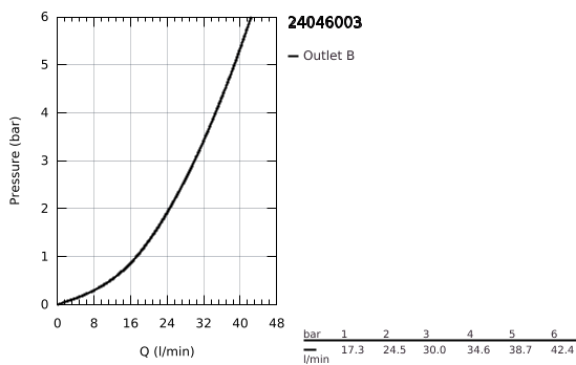

## 24 046 003 EUROSTYLE SINGLE-LEVER SHOWER MIXER

### PRODUCT DESCRIPTION

- Colour: chrome
- trim set for GROHE Rapido SmartBox (35 600/35 604)
- GROHE SilkMove 46 mm ceramic cartridge
- GROHE LongLife finish
- GROHE FastFixation escutcheon with covered shaft sealing and covered fixing
- metal escutcheon, retroactively 6° adjustable
- metal lever
- without roughing-in set 35 600/35 604 (please order separately)
- flow performance: outlet B or C = 30 l/min