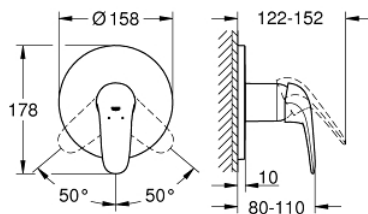

## 24 046 003 EUROSTYLE SINGLE-LEVER SHOWER MIXER

### PRODUCT DESCRIPTION

- Colour: chrome
- trim set for GROHE Rapido SmartBox (35 600/35 604)
- GROHE SilkMove 46 mm ceramic cartridge
- GROHE LongLife finish
- GROHE FastFixation escutcheon with covered shaft sealing and covered fixing
- metal escutcheon, retroactively 6° adjustable
- metal lever
- without roughing-in set 35 600/35 604 (please order separately)
- flow performance: outlet B or C = 30 l/min