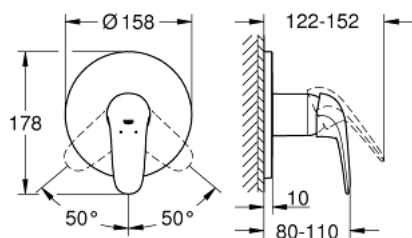

24 046 003 EUROSTYLE SINGLE-LEVER SHOWER MIXER

PRODUCT DESCRIPTION

- Tyc: Chrome
- trim set for GROHE Rapido SmartBox (35 600/35 604)
- GROHE SilkMove 46 mm ceramic cartridge
- GROHE LongLife finish
- GROHE FastFixation escutcheon with covered shaft sealing and covered fixing
- metal escutcheon, retroactively 6° adjustable
- metal lever
- without roughing-in set 35 600/35 604 (please order separately)
- flow performance: outlet B or C = 30 l/min

24 046 003 EUROSTYLE SINGLE-LEVER SHOWER MIXER

SPARE PARTS

- 1: Solid metal lever (Spare part-nr. 46954000)
 - 2: Escutcheon (Spare part-nr. 48428000)
 - 3: Mounting plate (Spare part-nr. 48439000)
 - 4: Cap (Spare part-nr. 02693000)
 - 5: Cartridge (Spare part-nr. 46048000)
 - 6: Seal (Spare part-nr. 48360000)
 - 7: Temperature limiter (Spare part-nr. 46308000)*
 - 8: Universal extension set single-lever mixers, 25 mm (Spare part-nr. 14056000)*
 - 9: Universal extension set single-lever mixers, 50 mm (Spare part-nr. 14057000)*
- * Optional accessories