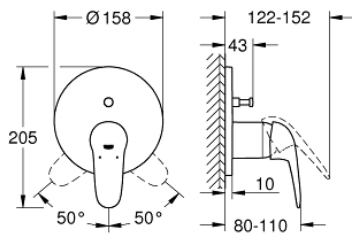

24 047 003 EUROSTYLE SINGLE-LEVER MIXER WITH 2-WAY DIVERTER

PRODUCT DESCRIPTION

- Colour: chrome
- trim set for GROHE Rapido SmartBox (35 600/35 604)
- GROHE SilkMove 46 mm ceramic cartridge
- GROHE LongLife finish
- GROHE FastFixation escutcheon with covered shaft sealing and covered fixing
- metal escutcheon, retroactively 6° adjustable
- metal lever
- automatic 2-way diverter
- without roughing-in set 35 600/35 604 (please order separately)
- flow performance: outlet B = 27 l/min, outlet C = 27 l/min

24 047 003 EUROSTYLE SINGLE-LEVER MIXER WITH 2-WAY DIVERTER

SPARE PARTS

- 1: Solid metal lever (Spare part-nr. 46954000)
 - 2: Escutcheon (Spare part-nr. 48429000)
 - 3: Mounting plate (Spare part-nr. 48440000)
 - 4: Cap (Spare part-nr. 02693000)
 - 5: Diverter (Spare part-nr. 48442000)
 - 6: Cartridge (Spare part-nr. 46048000)
 - 7: Non-return valve (Spare part-nr. 49085000)
 - 8: Seal (Spare part-nr. 48360000)
 - 9: Temperature limiter (Spare part-nr. 46308000)*
 - 10: Backflow protection combination (EN1717) (Spare part-nr. 14055000)*
 - 11: Universal extension set single-lever mixers, 25 mm (Spare part-nr. 14056000)*
 - 12: Diverter (Spare part-nr. 48444000)*
 - 13: Universal extension set single-lever mixers, 50 mm (Spare part-nr. 14057000)*
 - 14: Diverter (Spare part-nr. 48445000)*
- * Optional accessories