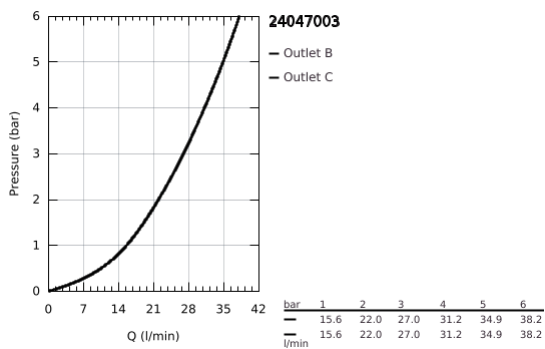

24 047 003 EUROSTYLE SINGLE-LEVER MIXER WITH 2-WAY DIVERTER

PRODUCT DESCRIPTION

- Colour: chrome
- trim set for GROHE Rapido SmartBox (35 600/35 604)
- GROHE SilkMove 46 mm ceramic cartridge
- GROHE LongLife finish
- GROHE FastFixation escutcheon with covered shaft sealing and covered fixing
- metal escutcheon, retroactively 6° adjustable
- metal lever
- automatic 2-way diverter
- without roughing-in set 35 600/35 604 (please order separately)
- flow performance: outlet B = 27 l/min, outlet C = 27 l/min

24 047 003 EUROSTYLE SINGLE-LEVER MIXER WITH 2-WAY DIVERTER

SPARE PARTS

- 1: Solid metal lever (Spare part-nr. 46954000)
 - 2: Escutcheon (Spare part-nr. 48429000)
 - 3: Mounting plate (Spare part-nr. 48440000)
 - 4: Cap (Spare part-nr. 02693000)
 - 5: Diverter (Spare part-nr. 48442000)
 - 6: Cartridge (Spare part-nr. 46048000)
 - 7: Non-return valve (Spare part-nr. 49085000)
 - 8: Seal (Spare part-nr. 48360000)
 - 9: Temperature limiter (Spare part-nr. 46308000)*
 - 10: Backflow protection combination (EN1717) (Spare part-nr. 14055000)*
 - 11: Universal extension set single-lever mixers, 25 mm (Spare part-nr. 14056000)*
 - 12: Diverter (Spare part-nr. 48444000)*
 - 13: Universal extension set single-lever mixers, 50 mm (Spare part-nr. 14057000)*
 - 14: Diverter (Spare part-nr. 48445000)*
- * Optional accessories