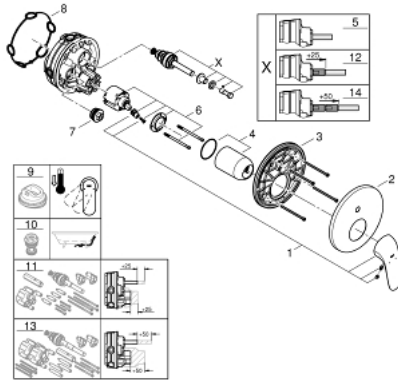

24 047 003 EUROSTYLE SINGLE-LEVER MIXER WITH 2-WAY DIVERTER

PRODUCT DESCRIPTION

- Colour: chrome
- trim set for GROHE Rapido SmartBox (35 600/35 604)
- GROHE SilkMove 46 mm ceramic cartridge
- GROHE LongLife finish
- GROHE FastFixation escutcheon with covered shaft sealing and covered fixing
- metal escutcheon, retroactively 6° adjustable
- metal lever
- automatic 2-way diverter
- without roughing-in set 35 600/35 604 (please order separately)
- flow performance: outlet B = 27 l/min, outlet C = 27 l/min

24 047 003 EUROSTYLE SINGLE-LEVER MIXER WITH 2-WAY DIVERTER

SPARE PARTS

- 1: Solid metal lever (Spare part-nr. 46954000)
 - 2: Escutcheon (Spare part-nr. 48429000)
 - 3: Mounting plate (Spare part-nr. 48440000)
 - 4: Cap (Spare part-nr. 02693000)
 - 5: Diverter (Spare part-nr. 48442000)
 - 6: Cartridge (Spare part-nr. 46048000)
 - 7: Non-return valve (Spare part-nr. 49085000)
 - 8: Seal (Spare part-nr. 48360000)
 - 9: Temperature limiter (Spare part-nr. 46308000)*
 - 10: Backflow protection combination (EN1717) (Spare part-nr. 14055000)*
 - 11: Universal extension set single-lever mixers, 25 mm (Spare part-nr. 14056000)*
 - 12: Diverter (Spare part-nr. 48444000)*
 - 13: Universal extension set single-lever mixers, 50 mm (Spare part-nr. 14057000)*
 - 14: Diverter (Spare part-nr. 48445000)*
- * Optional accessories