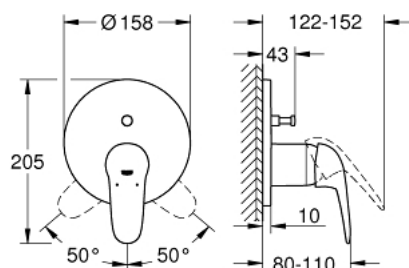

24 047 003 EUROSTYLE SINGLE-LEVER MIXER WITH 2-WAY DIVERTER

PRODUCT DESCRIPTION

- Tyc: Chrome
- trim set for GROHE Rapido SmartBox (35 600/35 604)
- GROHE SilkMove 46 mm ceramic cartridge
- GROHE LongLife finish
- GROHE FastFixation escutcheon with covered shaft sealing and covered fixing
- metal escutcheon, retroactively 6° adjustable
- metal lever
- automatic 2-way diverter
- without roughing-in set 35 600/35 604 (please order separately)
- flow performance: outlet B = 27 l/min, outlet C = 27 l/min

24 047 003 EUROSTYLE SINGLE-LEVER MIXER WITH 2-WAY DIVERTER

SPARE PARTS

- 1: Solid metal lever (Spare part-nr. 46954000)
 - 2: Escutcheon (Spare part-nr. 48429000)
 - 3: Mounting plate (Spare part-nr. 48440000)
 - 4: Cap (Spare part-nr. 02693000)
 - 5: Diverter (Spare part-nr. 48442000)
 - 6: Cartridge (Spare part-nr. 46048000)
 - 7: Non-return valve (Spare part-nr. 49085000)
 - 8: Seal (Spare part-nr. 48360000)
 - 9: Temperature limiter (Spare part-nr. 46308000)*
 - 10: Backflow protection combination (EN1717) (Spare part-nr. 14055000)*
 - 11: Universal extension set single-lever mixers, 25 mm (Spare part-nr. 14056000)*
 - 12: Diverter (Spare part-nr. 48444000)*
 - 13: Universal extension set single-lever mixers, 50 mm (Spare part-nr. 14057000)*
 - 14: Diverter (Spare part-nr. 48445000)*
- * Optional accessories