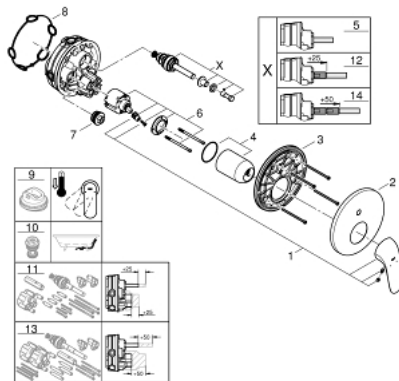

24 047 003 EUROSTYLE SINGLE-LEVER MIXER WITH 2-WAY DIVERTER

PRODUCT DESCRIPTION

- Tyc: Chrome
- trim set for GROHE Rapido SmartBox (35 600/35 604)
- GROHE SilkMove 46 mm ceramic cartridge
- GROHE LongLife finish
- GROHE FastFixation escutcheon with covered shaft sealing and covered fixing
- metal escutcheon, retroactively 6° adjustable
- metal lever
- automatic 2-way diverter
- without roughing-in set 35 600/35 604 (please order separately)
- flow performance: outlet B = 27 l/min, outlet C = 27 l/min

24 047 003 EUROSTYLE SINGLE-LEVER MIXER WITH 2-WAY DIVERTER

SPARE PARTS

- 1: Solid metal lever (Spare part-nr. 46954000)
 - 2: Escutcheon (Spare part-nr. 48429000)
 - 3: Mounting plate (Spare part-nr. 48440000)
 - 4: Cap (Spare part-nr. 02693000)
 - 5: Diverter (Spare part-nr. 48442000)
 - 6: Cartridge (Spare part-nr. 46048000)
 - 7: Non-return valve (Spare part-nr. 49085000)
 - 8: Seal (Spare part-nr. 48360000)
 - 9: Temperature limiter (Spare part-nr. 46308000)*
 - 10: Backflow protection combination (EN1717) (Spare part-nr. 14055000)*
 - 11: Universal extension set single-lever mixers, 25 mm (Spare part-nr. 14056000)*
 - 12: Diverter (Spare part-nr. 48444000)*
 - 13: Universal extension set single-lever mixers, 50 mm (Spare part-nr. 14057000)*
 - 14: Diverter (Spare part-nr. 48445000)*
- * Optional accessories