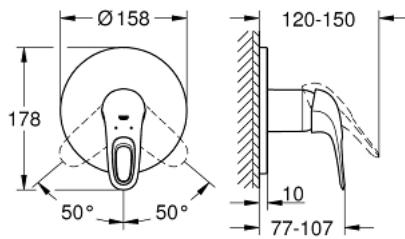

24 048 003 EUROSTYLE SINGLE-LEVER SHOWER MIXER

PRODUCT DESCRIPTION

- Tyc: Chrome
- trim set for GROHE Rapido SmartBox (35 600/35 604)
- GROHE SilkMove 46 mm ceramic cartridge
- GROHE LongLife finish
- GROHE FastFixation escutcheon with covered shaft sealing and covered fixing
- metal escutcheon, retroactively 6° adjustable
- metal lever
- without roughing-in set 35 600/35 604 (please order separately)
- flow performance: outlet B or C = 30 l/min

24 048 003 EUROSTYLE SINGLE-LEVER SHOWER MIXER

SPARE PARTS

- 1: Lever (Spare part-nr. 46940000)
 - 2: Escutcheon (Spare part-nr. 48428000)
 - 3: Mounting plate (Spare part-nr. 48439000)
 - 4: Cap (Spare part-nr. 02693000)
 - 5: Cartridge (Spare part-nr. 46048000)
 - 6: Seal (Spare part-nr. 48360000)
 - 7: Temperature limiter (Spare part-nr. 46308000)*
 - 8: Universal extension set single-lever mixers, 25 mm (Spare part-nr. 14056000)*
 - 9: Universal extension set single-lever mixers, 50 mm (Spare part-nr. 14057000)*
- * Optional accessories