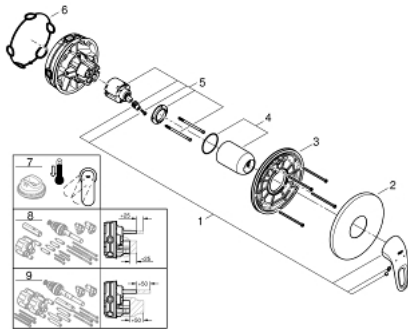

24 048 003 EUROSTYLE SINGLE-LEVER SHOWER MIXER

PRODUCT DESCRIPTION

- Tyc: Chrome
- trim set for GROHE Rapido SmartBox (35 600/35 604)
- GROHE SilkMove 46 mm ceramic cartridge
- GROHE LongLife finish
- GROHE FastFixation escutcheon with covered shaft sealing and covered fixing
- metal escutcheon, retroactively 6° adjustable
- metal lever
- without roughing-in set 35 600/35 604 (please order separately)
- flow performance: outlet B or C = 30 l/min

24 048 003 EUROSTYLE SINGLE-LEVER SHOWER MIXER

SPARE PARTS

- 1: Lever (Spare part-nr. 46940000)
 - 2: Escutcheon (Spare part-nr. 48428000)
 - 3: Mounting plate (Spare part-nr. 48439000)
 - 4: Cap (Spare part-nr. 02693000)
 - 5: Cartridge (Spare part-nr. 46048000)
 - 6: Seal (Spare part-nr. 48360000)
 - 7: Temperature limiter (Spare part-nr. 46308000)*
 - 8: Universal extension set single-lever mixers, 25 mm (Spare part-nr. 14056000)*
 - 9: Universal extension set single-lever mixers, 50 mm (Spare part-nr. 14057000)*
- * Optional accessories