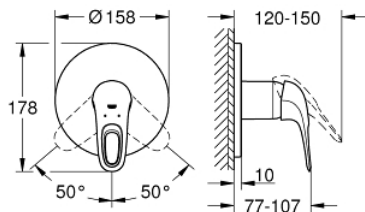

24 048 LS3 EUROSTYLE SINGLE-LEVER SHOWER MIXER

PRODUCT DESCRIPTION

- Colour: moon white
- trim set for GROHE Rapido SmartBox (35 600/35 604)
- GROHE SilkMove 46 mm ceramic cartridge
- GROHE LongLife finish
- GROHE FastFixation escutcheon with covered shaft sealing and covered fixing
- metal escutcheon, retroactively 6° adjustable
- metal lever
- flow performance: outlet B or C = 30 l/min
- without roughing-in set

24 048 LS3 EUROSTYLE SINGLE-LEVER SHOWER MIXER

SPARE PARTS

- 1: Lever (Spare part-nr. 46940LS0)
 - 2: Escutcheon (Spare part-nr. 48428LS0)
 - 3: Mounting plate (Spare part-nr. 48439000)
 - 4: Cap (Spare part-nr. 02693LS0)
 - 5: Cartridge (Spare part-nr. 46048000)
 - 6: Seal (Spare part-nr. 48360000)
 - 7: Temperature limiter (Spare part-nr. 46308000)*
 - 8: Universal extension set single-lever mixers, 25 mm (Spare part-nr. 14056000)*
 - 9: Universal extension set single-lever mixers, 50 mm (Spare part-nr. 14057000)*
- * Optional accessories