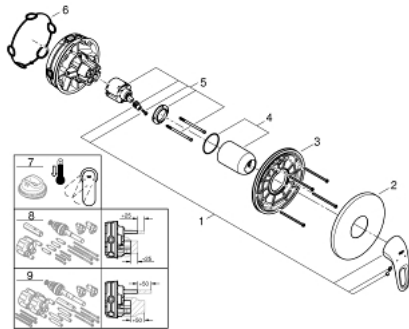

24 048 LS3 EUROSTYLE SINGLE-LEVER SHOWER MIXER

PRODUCT DESCRIPTION

- Colour: moon white
- trim set for GROHE Rapido SmartBox (35 600/35 604)
- GROHE SilkMove 46 mm ceramic cartridge
- GROHE LongLife finish
- GROHE FastFixation escutcheon with covered shaft sealing and covered fixing
- metal escutcheon, retroactively 6° adjustable
- metal lever
- flow performance: outlet B or C = 30 l/min
- without roughing-in set

24 048 LS3 EUROSTYLE SINGLE-LEVER SHOWER MIXER

SPARE PARTS

- 1: Lever (Spare part-nr. 46940LS0)
 - 2: Escutcheon (Spare part-nr. 48428LS0)
 - 3: Mounting plate (Spare part-nr. 48439000)
 - 4: Cap (Spare part-nr. 02693LS0)
 - 5: Cartridge (Spare part-nr. 46048000)
 - 6: Seal (Spare part-nr. 48360000)
 - 7: Temperature limiter (Spare part-nr. 46308000)*
 - 8: Universal extension set single-lever mixers, 25 mm (Spare part-nr. 14056000)*
 - 9: Universal extension set single-lever mixers, 50 mm (Spare part-nr. 14057000)*
- * Optional accessories