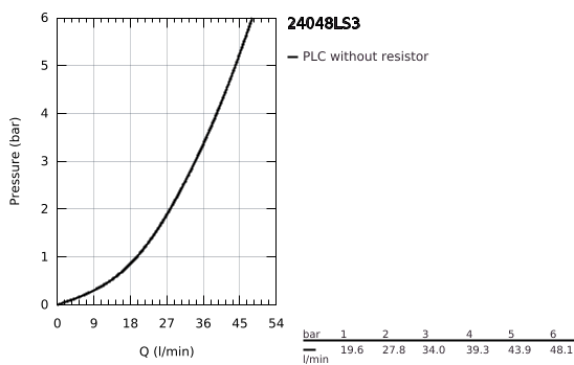

24 048 LS3 EUROSTYLE SINGLE-LEVER SHOWER MIXER

PRODUCT DESCRIPTION

- Colour: moon white
- trim set for GROHE Rapido SmartBox (35 600/35 604)
- GROHE SilkMove 46 mm ceramic cartridge
- GROHE LongLife finish
- GROHE FastFixation escutcheon with covered shaft sealing and covered fixing
- metal escutcheon, retroactively 6° adjustable
- metal lever
- flow performance: outlet B or C = 30 l/min
- without roughing-in set

24 048 LS3 EUROSTYLE SINGLE-LEVER SHOWER MIXER

SPARE PARTS

- 1: Lever (Spare part-nr. 46940LS0)
 - 2: Escutcheon (Spare part-nr. 48428LS0)
 - 3: Mounting plate (Spare part-nr. 48439000)
 - 4: Cap (Spare part-nr. 02693LS0)
 - 5: Cartridge (Spare part-nr. 46048000)
 - 6: Seal (Spare part-nr. 48360000)
 - 7: Temperature limiter (Spare part-nr. 46308000)*
 - 8: Universal extension set single-lever mixers, 25 mm (Spare part-nr. 14056000)*
 - 9: Universal extension set single-lever mixers, 50 mm (Spare part-nr. 14057000)*
- * Optional accessories