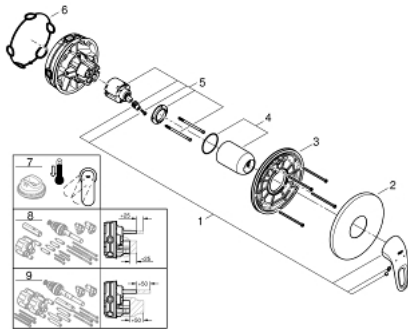

24 048 LS3 EUROSTYLE SINGLE-LEVER SHOWER MIXER

PRODUCT DESCRIPTION

- Tyc: moon white
- trim set for GROHE Rapido SmartBox (35 600/35 604)
- GROHE SilkMove 46 mm ceramic cartridge
- GROHE LongLife finish
- GROHE FastFixation escutcheon with covered shaft sealing and covered fixing
- metal escutcheon, retroactively 6° adjustable
- metal lever
- flow performance: outlet B or C = 30 l/min
- without rough-in set (sold separately)

24 048 LS3 EUROSTYLE SINGLE-LEVER SHOWER MIXER

SPARE PARTS

- 1: Lever (Spare part-nr. 46940LS0)
 - 2: Escutcheon (Spare part-nr. 48428LS0)
 - 3: Mounting plate (Spare part-nr. 48439000)
 - 4: Cap (Spare part-nr. 02693LS0)
 - 5: Cartridge (Spare part-nr. 46048000)
 - 6: Seal (Spare part-nr. 48360000)
 - 7: Temperature limiter (Spare part-nr. 46308000)*
 - 8: Universal extension set single-lever mixers, 25 mm (Spare part-nr. 14056000)*
 - 9: Universal extension set single-lever mixers, 50 mm (Spare part-nr. 14057000)*
- * Optional accessories