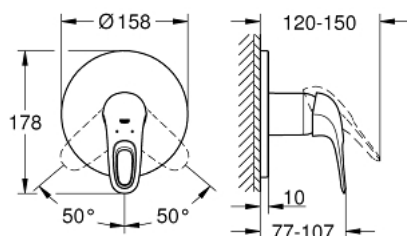

24 048 LS3 EUROSTYLE SINGLE-LEVER SHOWER MIXER

PRODUCT DESCRIPTION

- Tyc: moon white
- trim set for GROHE Rapido SmartBox (35 600/35 604)
- GROHE SilkMove 46 mm ceramic cartridge
- GROHE LongLife finish
- GROHE FastFixation escutcheon with covered shaft sealing and covered fixing
- metal escutcheon, retroactively 6° adjustable
- metal lever
- flow performance: outlet B or C = 30 l/min
- without rough-in set (sold separately)

24 048 LS3 EUROSTYLE SINGLE-LEVER SHOWER MIXER

SPARE PARTS

- 1: Lever (Spare part-nr. 46940LS0)
 - 2: Escutcheon (Spare part-nr. 48428LS0)
 - 3: Mounting plate (Spare part-nr. 48439000)
 - 4: Cap (Spare part-nr. 02693LS0)
 - 5: Cartridge (Spare part-nr. 46048000)
 - 6: Seal (Spare part-nr. 48360000)
 - 7: Temperature limiter (Spare part-nr. 46308000)*
 - 8: Universal extension set single-lever mixers, 25 mm (Spare part-nr. 14056000)*
 - 9: Universal extension set single-lever mixers, 50 mm (Spare part-nr. 14057000)*
- * Optional accessories