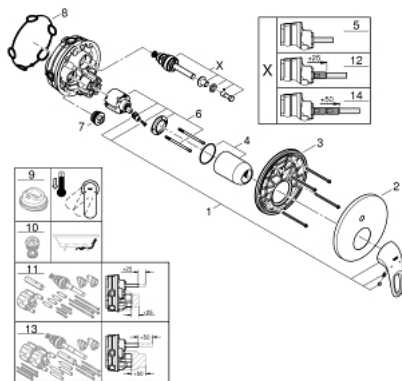

24 049 003 EUROSTYLE SINGLE-LEVER MIXER WITH 2-WAY DIVERTER

PRODUCT DESCRIPTION

- Colour: chrome
- trim set for GROHE Rapido SmartBox (35 600/35 604)
- GROHE SilkMove 46 mm ceramic cartridge
- GROHE LongLife finish
- GROHE FastFixation escutcheon with covered shaft sealing and covered fixing
- metal escutcheon, retroactively 6° adjustable
- metal lever
- automatic 2-way diverter
- without roughing-in set 35 600/35 604 (please order separately)
- flow performance: outlet B = 27 l/min, outlet C = 27 l/min

24 049 003 EUROSTYLE SINGLE-LEVER MIXER WITH 2-WAY DIVERTER

SPARE PARTS

- 1: Lever (Spare part-nr. 46940000)
 - 2: Escutcheon (Spare part-nr. 48429000)
 - 3: Mounting plate (Spare part-nr. 48440000)
 - 4: Cap (Spare part-nr. 02693000)
 - 5: Diverter (Spare part-nr. 48442000)
 - 6: Cartridge (Spare part-nr. 46048000)
 - 7: Non-return valve (Spare part-nr. 49085000)
 - 8: Seal (Spare part-nr. 48360000)
 - 9: Temperature limiter (Spare part-nr. 46308000)*
 - 10: Backflow protection combination (EN1717) (Spare part-nr. 14055000)*
 - 11: Universal extension set single-lever mixers, 25 mm (Spare part-nr. 14056000)*
 - 12: Diverter (Spare part-nr. 48444000)*
 - 13: Universal extension set single-lever mixers, 50 mm (Spare part-nr. 14057000)*
 - 14: Diverter (Spare part-nr. 48445000)*
- * Optional accessories