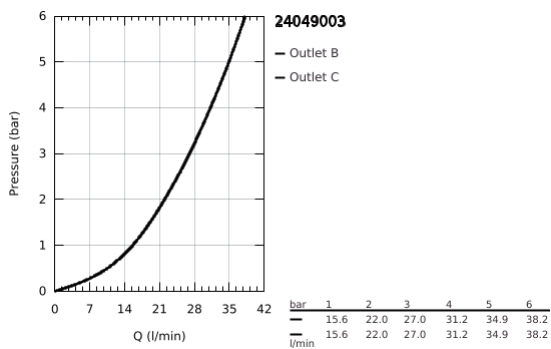

24 049 003 EUROSTYLE SINGLE-LEVER MIXER WITH 2-WAY DIVERTER

PRODUCT DESCRIPTION

- Colour: chrome
- trim set for GROHE Rapido SmartBox (35 600/35 604)
- GROHE SilkMove 46 mm ceramic cartridge
- GROHE LongLife finish
- GROHE FastFixation escutcheon with covered shaft sealing and covered fixing
- metal escutcheon, retroactively 6° adjustable
- metal lever
- automatic 2-way diverter
- without roughing-in set 35 600/35 604 (please order separately)
- flow performance: outlet B = 27 l/min, outlet C = 27 l/min

24 049 003 EUROSTYLE SINGLE-LEVER MIXER WITH 2-WAY DIVERTER

SPARE PARTS

- 1: Lever (Spare part-nr. 46940000)
 - 2: Escutcheon (Spare part-nr. 48429000)
 - 3: Mounting plate (Spare part-nr. 48440000)
 - 4: Cap (Spare part-nr. 02693000)
 - 5: Diverter (Spare part-nr. 48442000)
 - 6: Cartridge (Spare part-nr. 46048000)
 - 7: Non-return valve (Spare part-nr. 49085000)
 - 8: Seal (Spare part-nr. 48360000)
 - 9: Temperature limiter (Spare part-nr. 46308000)*
 - 10: Backflow protection combination (EN1717) (Spare part-nr. 14055000)*
 - 11: Universal extension set single-lever mixers, 25 mm (Spare part-nr. 14056000)*
 - 12: Diverter (Spare part-nr. 48444000)*
 - 13: Universal extension set single-lever mixers, 50 mm (Spare part-nr. 14057000)*
 - 14: Diverter (Spare part-nr. 48445000)*
- * Optional accessories