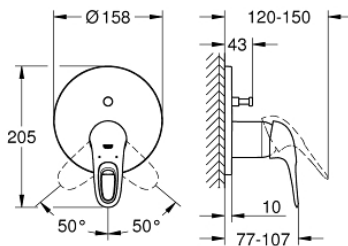

24 049 003 EUROSTYLE SINGLE-LEVER MIXER WITH 2-WAY DIVERTER

PRODUCT DESCRIPTION

- Colour: chrome
- trim set for GROHE Rapido SmartBox (35 600/35 604)
- GROHE SilkMove 46 mm ceramic cartridge
- GROHE LongLife finish
- GROHE FastFixation escutcheon with covered shaft sealing and covered fixing
- metal escutcheon, retroactively 6° adjustable
- metal lever
- automatic 2-way diverter
- without roughing-in set 35 600/35 604 (please order separately)
- flow performance: outlet B = 27 l/min, outlet C = 27 l/min

24 049 003 EUROSTYLE SINGLE-LEVER MIXER WITH 2-WAY DIVERTER

SPARE PARTS

- 1: Lever (Spare part-nr. 46940000)
 - 2: Escutcheon (Spare part-nr. 48429000)
 - 3: Mounting plate (Spare part-nr. 48440000)
 - 4: Cap (Spare part-nr. 02693000)
 - 5: Diverter (Spare part-nr. 48442000)
 - 6: Cartridge (Spare part-nr. 46048000)
 - 7: Non-return valve (Spare part-nr. 49085000)
 - 8: Seal (Spare part-nr. 48360000)
 - 9: Temperature limiter (Spare part-nr. 46308000)*
 - 10: Backflow protection combination (EN1717) (Spare part-nr. 14055000)*
 - 11: Universal extension set single-lever mixers, 25 mm (Spare part-nr. 14056000)*
 - 12: Diverter (Spare part-nr. 48444000)*
 - 13: Universal extension set single-lever mixers, 50 mm (Spare part-nr. 14057000)*
 - 14: Diverter (Spare part-nr. 48445000)*
- * Optional accessories