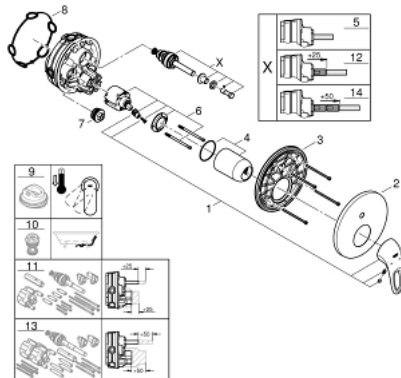

## 24 049 003 EUROSTYLE SINGLE-LEVER MIXER WITH 2-WAY DIVERTER

### PRODUCT DESCRIPTION

- Tyc: Chrome
- trim set for GROHE Rapido SmartBox (35 600/35 604)
- GROHE SilkMove 46 mm ceramic cartridge
- GROHE LongLife finish
- GROHE FastFixation escutcheon with covered shaft sealing and covered fixing
- metal escutcheon, retroactively 6° adjustable
- metal lever
- automatic 2-way diverter
- without roughing-in set 35 600/35 604 (please order separately)
- flow performance: outlet B = 27 l/min, outlet C = 27 l/min

### SPARE PARTS

- 1: Lever (Spare part-nr. 46940000)
  - 2: Escutcheon (Spare part-nr. 48429000)
  - 3: Mounting plate (Spare part-nr. 48440000)
  - 4: Cap (Spare part-nr. 02693000)
  - 5: Diverter (Spare part-nr. 48442000)
  - 6: Cartridge (Spare part-nr. 46048000)
  - 7: Non-return valve (Spare part-nr. 49085000)
  - 8: Seal (Spare part-nr. 48360000)
  - 9: Temperature limiter (Spare part-nr. 46308000)\*
  - 10: Backflow protection combination (EN1717) (Spare part-nr. 14055000)\*
  - 11: Universal extension set single-lever mixers, 25 mm (Spare part-nr. 1405600)\*
  - 12: Diverter (Spare part-nr. 48444000)\*
  - 13: Universal extension set single-lever mixers, 50 mm (Spare part-nr. 1405700)\*
  - 14: Diverter (Spare part-nr. 48445000)\*
- \* Optional accessories