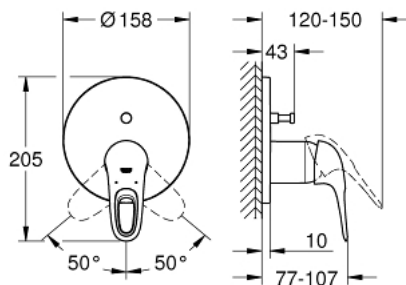

## 24 049 003 EUROSTYLE SINGLE-LEVER MIXER WITH 2-WAY DIVERTER

### PRODUCT DESCRIPTION

- Tyc: Chrome
- trim set for GROHE Rapido SmartBox (35 600/35 604)
- GROHE SilkMove 46 mm ceramic cartridge
- GROHE LongLife finish
- GROHE FastFixation escutcheon with covered shaft sealing and covered fixing
- metal escutcheon, retroactively 6° adjustable
- metal lever
- automatic 2-way diverter
- without roughing-in set 35 600/35 604 (please order separately)
- flow performance: outlet B = 27 l/min, outlet C = 27 l/min

### SPARE PARTS

- 1: Lever (Spare part-nr. 46940000)
  - 2: Escutcheon (Spare part-nr. 48429000)
  - 3: Mounting plate (Spare part-nr. 48440000)
  - 4: Cap (Spare part-nr. 02693000)
  - 5: Diverter (Spare part-nr. 48442000)
  - 6: Cartridge (Spare part-nr. 46048000)
  - 7: Non-return valve (Spare part-nr. 49085000)
  - 8: Seal (Spare part-nr. 48360000)
  - 9: Temperature limiter (Spare part-nr. 46308000)\*
  - 10: Backflow protection combination (EN1717) (Spare part-nr. 14055000)\*
  - 11: Universal extension set single-lever mixers, 25 mm (Spare part-nr. 1405600)\*
  - 12: Diverter (Spare part-nr. 48444000)\*
  - 13: Universal extension set single-lever mixers, 50 mm (Spare part-nr. 1405700)\*
  - 14: Diverter (Spare part-nr. 48445000)\*
- \* Optional accessories