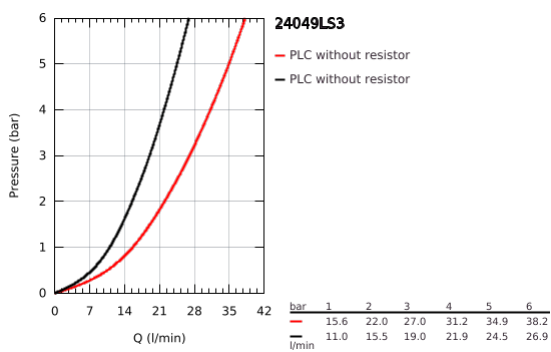

## 24 049 LS3 EUROSTYLE SINGLE-LEVER MIXER WITH 2-WAY DIVERTER

### PRODUCT DESCRIPTION

- Colour: moon white
- trim set for GROHE Rapido SmartBox (35 600/35 604)
- GROHE SilkMove 46 mm ceramic cartridge
- GROHE LongLife finish
- GROHE FastFixation escutcheon with covered shaft sealing and covered fixing
- metal escutcheon, retroactively 6° adjustable
- metal lever
- automatic 2-way diverter
- flow performance: outlet B = 27 l/min, outlet C = 27 l/min
- without roughing-in set