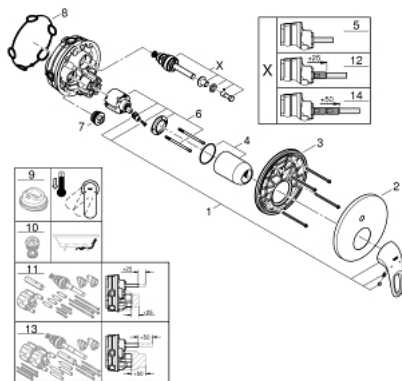

## 24 049 LS3 EUROSTYLE SINGLE-LEVER MIXER WITH 2-WAY DIVERTER

### PRODUCT DESCRIPTION

- Colour: moon white
- trim set for GROHE Rapido SmartBox (35 600/35 604)
- GROHE SilkMove 46 mm ceramic cartridge
- GROHE LongLife finish
- GROHE FastFixation escutcheon with covered shaft sealing and covered fixing
- metal escutcheon, retroactively 6° adjustable
- metal lever
- automatic 2-way diverter
- flow performance: outlet B = 27 l/min, outlet C = 27 l/min
- without roughing-in set

### SPARE PARTS

- 1: Lever (Spare part-nr. 46940LS0)
  - 2: Escutcheon (Spare part-nr. 48429LS0)
  - 3: Mounting plate (Spare part-nr. 48440000)
  - 4: Cap (Spare part-nr. 02693LS0)
  - 5: Diverter (Spare part-nr. 48442000)
  - 6: Cartridge (Spare part-nr. 46048000)
  - 7: Non-return valve (Spare part-nr. 49085000)
  - 8: Seal (Spare part-nr. 48360000)
  - 9: Temperature limiter (Spare part-nr. 46308000)\*
  - 10: Backflow protection combination (EN1717) (Spare part-nr. 14055000)\*
  - 11: Universal extension set single-lever mixers, 25 mm (Spare part-nr. 14056000)\*
  - 12: Diverter (Spare part-nr. 48444000)\*
  - 13: Universal extension set single-lever mixers, 50 mm (Spare part-nr. 14057000)\*
  - 14: Diverter (Spare part-nr. 48445000)\*
- \* Optional accessories