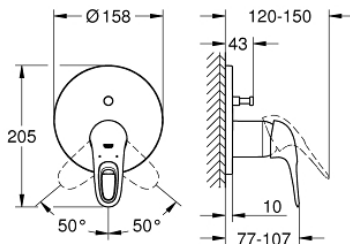

## 24 049 LS3 EUROSTYLE SINGLE-LEVER MIXER WITH 2-WAY DIVERTER

### PRODUCT DESCRIPTION

- Colour: moon white
- trim set for GROHE Rapido SmartBox (35 600/35 604)
- GROHE SilkMove 46 mm ceramic cartridge
- GROHE LongLife finish
- GROHE FastFixation escutcheon with covered shaft sealing and covered fixing
- metal escutcheon, retroactively 6° adjustable
- metal lever
- automatic 2-way diverter
- flow performance: outlet B = 27 l/min, outlet C = 27 l/min
- without roughing-in set

### SPARE PARTS

- 1: Lever (Spare part-nr. 46940LS0)
  - 2: Escutcheon (Spare part-nr. 48429LS0)
  - 3: Mounting plate (Spare part-nr. 48440000)
  - 4: Cap (Spare part-nr. 02693LS0)
  - 5: Diverter (Spare part-nr. 48442000)
  - 6: Cartridge (Spare part-nr. 46048000)
  - 7: Non-return valve (Spare part-nr. 49085000)
  - 8: Seal (Spare part-nr. 48360000)
  - 9: Temperature limiter (Spare part-nr. 46308000)\*
  - 10: Backflow protection combination (EN1717) (Spare part-nr. 14055000)\*
  - 11: Universal extension set single-lever mixers, 25 mm (Spare part-nr. 14056000)\*
  - 12: Diverter (Spare part-nr. 48444000)\*
  - 13: Universal extension set single-lever mixers, 50 mm (Spare part-nr. 14057000)\*
  - 14: Diverter (Spare part-nr. 48445000)\*
- \* Optional accessories