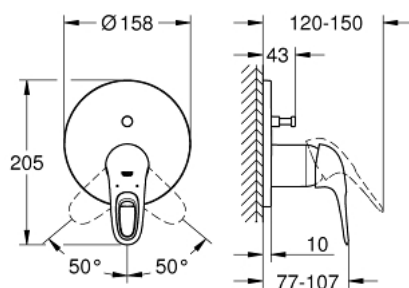

24 049 LS3 EUROSTYLE SINGLE-LEVER MIXER WITH 2-WAY DIVERTER

PRODUCT DESCRIPTION

- Tyc: moon white
- trim set for GROHE Rapido SmartBox (35 600/35 604)
- GROHE SilkMove 46 mm ceramic cartridge
- GROHE LongLife finish
- GROHE FastFixation escutcheon with covered shaft sealing and covered fixing
- metal escutcheon, retroactively 6° adjustable
- metal lever
- automatic 2-way diverter
- flow performance: outlet B = 27 l/min, outlet C = 27 l/min
- without rough-in set (sold separately)

24 049 LS3 EUROSTYLE SINGLE-LEVER MIXER WITH 2-WAY DIVERTER

SPARE PARTS

- 1: Lever (Spare part-nr. 46940LS0)
 - 2: Escutcheon (Spare part-nr. 48429LS0)
 - 3: Mounting plate (Spare part-nr. 48440000)
 - 4: Cap (Spare part-nr. 02693LS0)
 - 5: Diverter (Spare part-nr. 48442000)
 - 6: Cartridge (Spare part-nr. 46048000)
 - 7: Non-return valve (Spare part-nr. 49085000)
 - 8: Seal (Spare part-nr. 48360000)
 - 9: Temperature limiter (Spare part-nr. 46308000)*
 - 10: Backflow protection combination (EN1717) (Spare part-nr. 14055000)*
 - 11: Universal extension set single-lever mixers, 25 mm (Spare part-nr. 14056000)*
 - 12: Diverter (Spare part-nr. 48444000)*
 - 13: Universal extension set single-lever mixers, 50 mm (Spare part-nr. 14057000)*
 - 14: Diverter (Spare part-nr. 48445000)*
- * Optional accessories