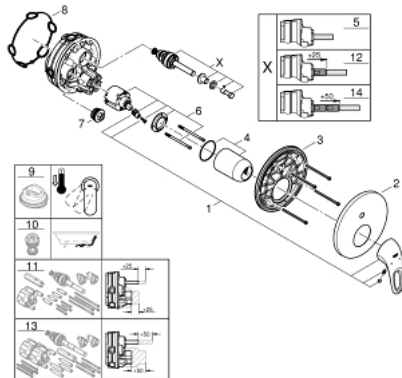

24 049 LS3 EUROSTYLE SINGLE-LEVER MIXER WITH 2-WAY DIVERTER

PRODUCT DESCRIPTION

- Tyc: moon white
- trim set for GROHE Rapido SmartBox (35 600/35 604)
- GROHE SilkMove 46 mm ceramic cartridge
- GROHE LongLife finish
- GROHE FastFixation escutcheon with covered shaft sealing and covered fixing
- metal escutcheon, retroactively 6° adjustable
- metal lever
- automatic 2-way diverter
- flow performance: outlet B = 27 l/min, outlet C = 27 l/min
- without rough-in set (sold separately)

24 049 LS3 EUROSTYLE SINGLE-LEVER MIXER WITH 2-WAY DIVERTER

SPARE PARTS

- 1: Lever (Spare part-nr. 46940LS0)
 - 2: Escutcheon (Spare part-nr. 48429LS0)
 - 3: Mounting plate (Spare part-nr. 48440000)
 - 4: Cap (Spare part-nr. 02693LS0)
 - 5: Diverter (Spare part-nr. 48442000)
 - 6: Cartridge (Spare part-nr. 46048000)
 - 7: Non-return valve (Spare part-nr. 49085000)
 - 8: Seal (Spare part-nr. 48360000)
 - 9: Temperature limiter (Spare part-nr. 46308000)*
 - 10: Backflow protection combination (EN1717) (Spare part-nr. 14055000)*
 - 11: Universal extension set single-lever mixers, 25 mm (Spare part-nr. 14056000)*
 - 12: Diverter (Spare part-nr. 48444000)*
 - 13: Universal extension set single-lever mixers, 50 mm (Spare part-nr. 14057000)*
 - 14: Diverter (Spare part-nr. 48445000)*
- * Optional accessories