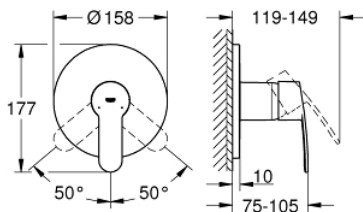

24 051 002 EUROSTYLE COSMOPOLITAN SINGLE-LEVER SHOWER MIXER

PRODUCT DESCRIPTION

- Colour: chrome
- trim set for GROHE Rapido SmartBox (35 600/35 604)
- GROHE SilkMove 46 mm ceramic cartridge
- GROHE LongLife finish
- GROHE FastFixation escutcheon with covered shaft sealing and covered fixing
- metal escutcheon, retroactively 6° adjustable
- metal lever
- without roughing-in set 35 600/35 604 (please order separately)
- flow performance: outlet B or C = 30 l/min

24 051 002 EUROSTYLE COSMOPOLITAN SINGLE-LEVER SHOWER MIXER

SPARE PARTS

- 1: Lever (Spare part-nr. 46752000)
 - 2: Escutcheon (Spare part-nr. 48428000)
 - 3: Mounting plate (Spare part-nr. 48439000)
 - 4: Cap (Spare part-nr. 02693000)
 - 5: Cartridge (Spare part-nr. 46048000)
 - 6: Seal (Spare part-nr. 48360000)
 - 7: Temperature limiter (Spare part-nr. 46308000)*
 - 8: Universal extension set single-lever mixers, 25 mm (Spare part-nr. 14056000)*
 - 9: Universal extension set single-lever mixers, 50 mm (Spare part-nr. 14057000)*
- * Optional accessories