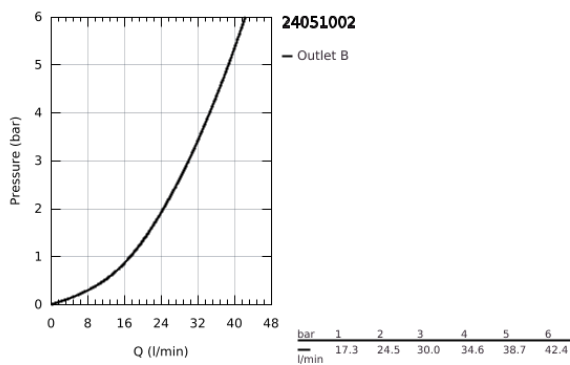

24 051 002 EUROSTYLE COSMOPOLITAN SINGLE-LEVER SHOWER MIXER

PRODUCT DESCRIPTION

- Colour: chrome
- trim set for GROHE Rapido SmartBox (35 600/35 604)
- GROHE SilkMove 46 mm ceramic cartridge
- GROHE LongLife finish
- GROHE FastFixation escutcheon with covered shaft sealing and covered fixing
- metal escutcheon, retroactively 6° adjustable
- metal lever
- without roughing-in set 35 600/35 604 (please order separately)
- flow performance: outlet B or C = 30 l/min

24 051 002 EUROSTYLE COSMOPOLITAN SINGLE-LEVER SHOWER MIXER

SPARE PARTS

- 1: Lever (Spare part-nr. 46752000)
 - 2: Escutcheon (Spare part-nr. 48428000)
 - 3: Mounting plate (Spare part-nr. 48439000)
 - 4: Cap (Spare part-nr. 02693000)
 - 5: Cartridge (Spare part-nr. 46048000)
 - 6: Seal (Spare part-nr. 48360000)
 - 7: Temperature limiter (Spare part-nr. 46308000)*
 - 8: Universal extension set single-lever mixers, 25 mm (Spare part-nr. 14056000)*
 - 9: Universal extension set single-lever mixers, 50 mm (Spare part-nr. 14057000)*
- * Optional accessories