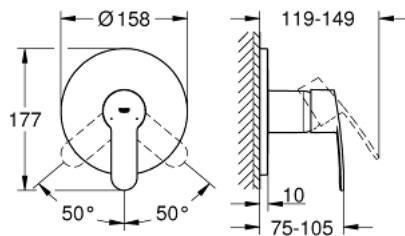

24 051 002 EUROSTYLE COSMOPOLITAN SINGLE-LEVER SHOWER MIXER

PRODUCT DESCRIPTION

- Tyc: Chrome
- trim set for GROHE Rapido SmartBox (35 600/35 604)
- GROHE SilkMove 46 mm ceramic cartridge
- GROHE LongLife finish
- GROHE FastFixation escutcheon with covered shaft sealing and covered fixing
- metal escutcheon, retroactively 6° adjustable
- metal lever
- without roughing-in set 35 600/35 604 (please order separately)
- flow performance: outlet B or C = 30 l/min

24 051 002 EUROSTYLE COSMOPOLITAN SINGLE-LEVER SHOWER MIXER

SPARE PARTS

- 1: Lever (Spare part-nr. 46752000)
 - 2: Escutcheon (Spare part-nr. 48428000)
 - 3: Mounting plate (Spare part-nr. 48439000)
 - 4: Cap (Spare part-nr. 02693000)
 - 5: Cartridge (Spare part-nr. 46048000)
 - 6: Seal (Spare part-nr. 48360000)
 - 7: Temperature limiter (Spare part-nr. 46308000)*
 - 8: Universal extension set single-lever mixers, 25 mm (Spare part-nr. 14056000)*
 - 9: Universal extension set single-lever mixers, 50 mm (Spare part-nr. 14057000)*
- * Optional accessories