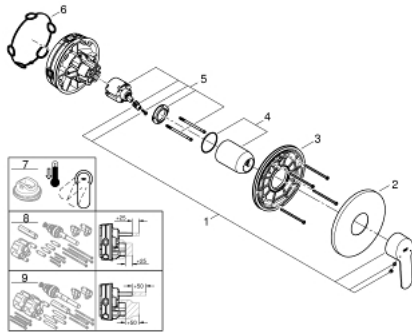

24 051 002 EUROSTYLE COSMOPOLITAN SINGLE-LEVER SHOWER MIXER

PRODUCT DESCRIPTION

- Tyc: Chrome
- trim set for GROHE Rapido SmartBox (35 600/35 604)
- GROHE SilkMove 46 mm ceramic cartridge
- GROHE LongLife finish
- GROHE FastFixation escutcheon with covered shaft sealing and covered fixing
- metal escutcheon, retroactively 6° adjustable
- metal lever
- without roughing-in set 35 600/35 604 (please order separately)
- flow performance: outlet B or C = 30 l/min

24 051 002 EUROSTYLE COSMOPOLITAN SINGLE-LEVER SHOWER MIXER

SPARE PARTS

- 1: Lever (Spare part-nr. 46752000)
 - 2: Escutcheon (Spare part-nr. 48428000)
 - 3: Mounting plate (Spare part-nr. 48439000)
 - 4: Cap (Spare part-nr. 02693000)
 - 5: Cartridge (Spare part-nr. 46048000)
 - 6: Seal (Spare part-nr. 48360000)
 - 7: Temperature limiter (Spare part-nr. 46308000)*
 - 8: Universal extension set single-lever mixers, 25 mm (Spare part-nr. 14056000)*
 - 9: Universal extension set single-lever mixers, 50 mm (Spare part-nr. 14057000)*
- * Optional accessories