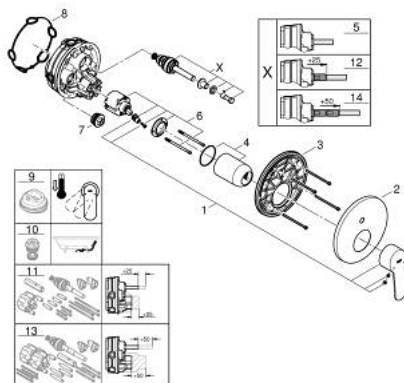

### PRODUCT DESCRIPTION

- Colour: chrome
- trim set for GROHE Rapido SmartBox (35 600/35 604)
- GROHE SilkMove 46 mm ceramic cartridge
- GROHE LongLife finish
- GROHE FastFixation escutcheon with covered shaft sealing and covered fixing
- metal escutcheon, retroactively 6° adjustable
- metal lever
- automatic 2-way diverter
- without roughing-in set 35 600/35 604 (please order separately)
- flow performance: outlet B = 27 l/min, outlet C = 27 l/min

## 24 052 002 EUROSTYLE COSMOPOLITAN SINGLE-LEVER MIXER WITH 2-WAY DIVERTER

### SPARE PARTS

- 1: Lever (Spare part-nr. 46752000)
  - 2: Escutcheon (Spare part-nr. 48429000)
  - 3: Mounting plate (Spare part-nr. 48440000)
  - 4: Cap (Spare part-nr. 02693000)
  - 5: Diverter (Spare part-nr. 48442000)
  - 6: Cartridge (Spare part-nr. 46048000)
  - 7: Non-return valve (Spare part-nr. 49085000)
  - 8: Seal (Spare part-nr. 48360000)
  - 9: Temperature limiter (Spare part-nr. 46308000)\*
  - 10: Backflow protection combination (EN1717) (Spare part-nr. 14055000)\*
  - 11: Universal extension set single-lever mixers, 25 mm (Spare part-nr. 14056000)\*
  - 12: Diverter (Spare part-nr. 48444000)\*
  - 13: Universal extension set single-lever mixers, 50 mm (Spare part-nr. 14057000)\*
  - 14: Diverter (Spare part-nr. 48445000)\*
- \* Optional accessories