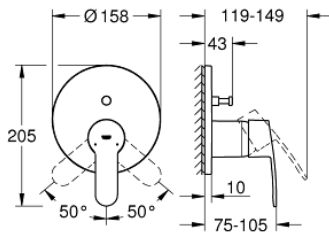

## 24 052 002 EUROSTYLE COSMOPOLITAN SINGLE-LEVER MIXER WITH 2-WAY DIVERTER

### PRODUCT DESCRIPTION

- Colour: chrome
- trim set for GROHE Rapido SmartBox (35 600/35 604)
- GROHE SilkMove 46 mm ceramic cartridge
- GROHE LongLife finish
- GROHE FastFixation escutcheon with covered shaft sealing and covered fixing
- metal escutcheon, retroactively 6° adjustable
- metal lever
- automatic 2-way diverter
- without roughing-in set 35 600/35 604 (please order separately)
- flow performance: outlet B = 27 l/min, outlet C = 27 l/min

### SPARE PARTS

- 1: Lever (Spare part-nr. 46752000)
  - 2: Escutcheon (Spare part-nr. 48429000)
  - 3: Mounting plate (Spare part-nr. 48440000)
  - 4: Cap (Spare part-nr. 02693000)
  - 5: Diverter (Spare part-nr. 48442000)
  - 6: Cartridge (Spare part-nr. 46048000)
  - 7: Non-return valve (Spare part-nr. 49085000)
  - 8: Seal (Spare part-nr. 48360000)
  - 9: Temperature limiter (Spare part-nr. 46308000)\*
  - 10: Backflow protection combination (EN1717) (Spare part-nr. 14055000)\*
  - 11: Universal extension set single-lever mixers, 25 mm (Spare part-nr. 14056000)\*
  - 12: Diverter (Spare part-nr. 48444000)\*
  - 13: Universal extension set single-lever mixers, 50 mm (Spare part-nr. 14057000)\*
  - 14: Diverter (Spare part-nr. 48445000)\*
- \* Optional accessories