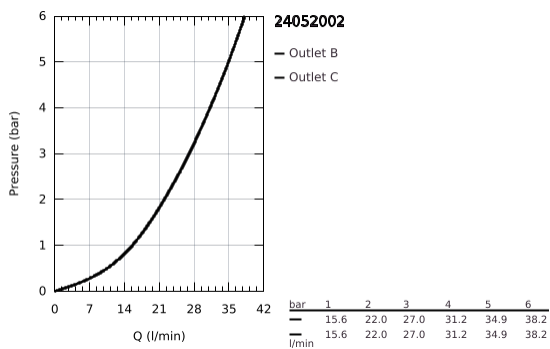

## 24 052 002 EUROSTYLE COSMOPOLITAN SINGLE-LEVER MIXER WITH 2-WAY DIVERTER

### PRODUCT DESCRIPTION

- Colour: chrome
- trim set for GROHE Rapido SmartBox (35 600/35 604)
- GROHE SilkMove 46 mm ceramic cartridge
- GROHE LongLife finish
- GROHE FastFixation escutcheon with covered shaft sealing and covered fixing
- metal escutcheon, retroactively 6° adjustable
- metal lever
- automatic 2-way diverter
- without roughing-in set 35 600/35 604 (please order separately)
- flow performance: outlet B = 27 l/min, outlet C = 27 l/min