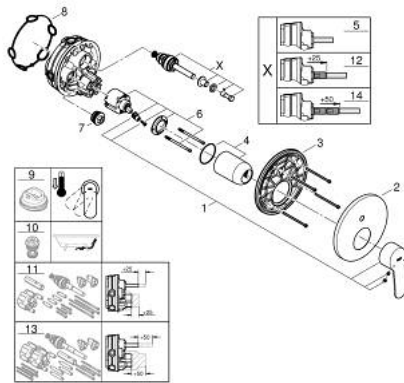

24 052 002 EUROSTYLE COSMOPOLITAN SINGLE-LEVER MIXER WITH 2-WAY DIVERTER

PRODUCT DESCRIPTION

- Tyc: Chrome
- trim set for GROHE Rapido SmartBox (35 600/35 604)
- GROHE SilkMove 46 mm ceramic cartridge
- GROHE LongLife finish
- GROHE FastFixation escutcheon with covered shaft sealing and covered fixing
- metal escutcheon, retroactively 6° adjustable
- metal lever
- automatic 2-way diverter
- without roughing-in set 35 600/35 604 (please order separately)
- flow performance: outlet B = 27 l/min, outlet C = 27 l/min

24 052 002 EUROSTYLE COSMOPOLITAN SINGLE-LEVER MIXER WITH 2-WAY DIVERTER

SPARE PARTS

- 1: Lever (Spare part-nr. 46752000)
 - 2: Escutcheon (Spare part-nr. 48429000)
 - 3: Mounting plate (Spare part-nr. 48440000)
 - 4: Cap (Spare part-nr. 02693000)
 - 5: Diverter (Spare part-nr. 48442000)
 - 6: Cartridge (Spare part-nr. 46048000)
 - 7: Non-return valve (Spare part-nr. 49085000)
 - 8: Seal (Spare part-nr. 48360000)
 - 9: Temperature limiter (Spare part-nr. 46308000)*
 - 10: Backflow protection combination (EN1717) (Spare part-nr. 14055000)*
 - 11: Universal extension set single-lever mixers, 25 mm (Spare part-nr. 14056000)*
 - 12: Diverter (Spare part-nr. 48444000)*
 - 13: Universal extension set single-lever mixers, 50 mm (Spare part-nr. 14057000)*
 - 14: Diverter (Spare part-nr. 48445000)*
- * Optional accessories