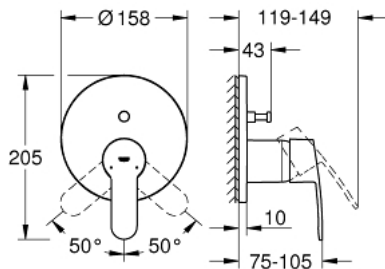

24 052 002 EUROSTYLE COSMOPOLITAN SINGLE-LEVER MIXER WITH 2-WAY DIVERTER

PRODUCT DESCRIPTION

- Tyc: Chrome
- trim set for GROHE Rapido SmartBox (35 600/35 604)
- GROHE SilkMove 46 mm ceramic cartridge
- GROHE LongLife finish
- GROHE FastFixation escutcheon with covered shaft sealing and covered fixing
- metal escutcheon, retroactively 6° adjustable
- metal lever
- automatic 2-way diverter
- without roughing-in set 35 600/35 604 (please order separately)
- flow performance: outlet B = 27 l/min, outlet C = 27 l/min

24 052 002 EUROSTYLE COSMOPOLITAN SINGLE-LEVER MIXER WITH 2-WAY DIVERTER

SPARE PARTS

- 1: Lever (Spare part-nr. 46752000)
 - 2: Escutcheon (Spare part-nr. 48429000)
 - 3: Mounting plate (Spare part-nr. 48440000)
 - 4: Cap (Spare part-nr. 02693000)
 - 5: Diverter (Spare part-nr. 48442000)
 - 6: Cartridge (Spare part-nr. 46048000)
 - 7: Non-return valve (Spare part-nr. 49085000)
 - 8: Seal (Spare part-nr. 48360000)
 - 9: Temperature limiter (Spare part-nr. 46308000)*
 - 10: Backflow protection combination (EN1717) (Spare part-nr. 14055000)*
 - 11: Universal extension set single-lever mixers, 25 mm (Spare part-nr. 14056000)*
 - 12: Diverter (Spare part-nr. 48444000)*
 - 13: Universal extension set single-lever mixers, 50 mm (Spare part-nr. 14057000)*
 - 14: Diverter (Spare part-nr. 48445000)*
- * Optional accessories