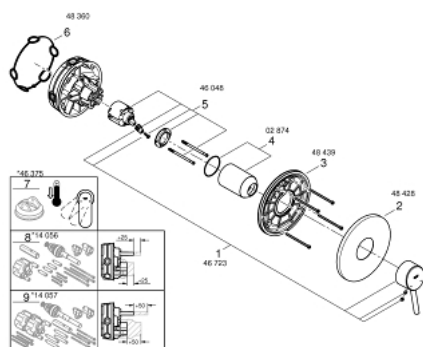

24 053 001 **CONCETTO SINGLE-LEVER SHOWER MIXER**

PRODUCT DESCRIPTION

- Colour: chrome
- trim set for GROHE Rapido SmartBox (35 600/35 604)
- GROHE SilkMove 46 mm ceramic cartridge
- GROHE LongLife finish
- GROHE FastFixation escutcheon with covered shaft sealing and covered fixing
- metal escutcheon, retroactively 6° adjustable
- metal lever
- without roughing-in set 35 600/35 604 (please order separately)
- flow performance: outlet B or C = 30 l/min

24 053 001 **CONCETTO SINGLE-LEVER SHOWER MIXER**

SPARE PARTS

- 1: Lever (Spare part-nr. 46723000)
 - 2: Escutcheon (Spare part-nr. 48428000)
 - 3: Mounting plate (Spare part-nr. 48439000)
 - 4: Cap (Spare part-nr. 06874000)
 - 5: Cartridge (Spare part-nr. 46048000)
 - 6: Seal (Spare part-nr. 48360000)
 - 7: Temperature limiter (Spare part-nr. 46375000)*
 - 8: Universal extension set single-lever mixers, 25 mm (Spare part-nr. 14056000)
)*
 - 9: Universal extension set single-lever mixers, 50 mm (Spare part-nr. 14057000)
)*
- * Optional accessories