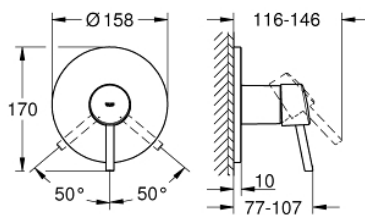

24 053 001 **CONCETTO SINGLE-LEVER SHOWER MIXER**

PRODUCT DESCRIPTION

- Colour: chrome
- trim set for GROHE Rapido SmartBox (35 600/35 604)
- GROHE SilkMove 46 mm ceramic cartridge
- GROHE LongLife finish
- GROHE FastFixation escutcheon with covered shaft sealing and covered fixing
- metal escutcheon, retroactively 6° adjustable
- metal lever
- without roughing-in set 35 600/35 604 (please order separately)
- flow performance: outlet B or C = 30 l/min

24 053 001 **CONCETTO SINGLE-LEVER SHOWER MIXER**

SPARE PARTS

- 1: Lever (Spare part-nr. 46723000)
 - 2: Escutcheon (Spare part-nr. 48428000)
 - 3: Mounting plate (Spare part-nr. 48439000)
 - 4: Cap (Spare part-nr. 06874000)
 - 5: Cartridge (Spare part-nr. 46048000)
 - 6: Seal (Spare part-nr. 48360000)
 - 7: Temperature limiter (Spare part-nr. 46375000)*
 - 8: Universal extension set single-lever mixers, 25 mm (Spare part-nr. 14056000)
)*
 - 9: Universal extension set single-lever mixers, 50 mm (Spare part-nr. 14057000)
)*
- * Optional accessories