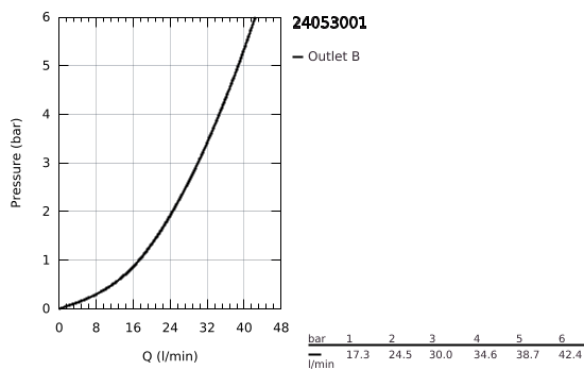

24 053 001 **CONCETTO SINGLE-LEVER SHOWER MIXER**

PRODUCT DESCRIPTION

- Colour: chrome
- trim set for GROHE Rapido SmartBox (35 600/35 604)
- GROHE SilkMove 46 mm ceramic cartridge
- GROHE LongLife finish
- GROHE FastFixation escutcheon with covered shaft sealing and covered fixing
- metal escutcheon, retroactively 6° adjustable
- metal lever
- without roughing-in set 35 600/35 604 (please order separately)
- flow performance: outlet B or C = 30 l/min

24 053 001 **CONCETTO SINGLE-LEVER SHOWER MIXER**

SPARE PARTS

- 1: Lever (Spare part-nr. 46723000)
 - 2: Escutcheon (Spare part-nr. 48428000)
 - 3: Mounting plate (Spare part-nr. 48439000)
 - 4: Cap (Spare part-nr. 06874000)
 - 5: Cartridge (Spare part-nr. 46048000)
 - 6: Seal (Spare part-nr. 48360000)
 - 7: Temperature limiter (Spare part-nr. 46375000)*
 - 8: Universal extension set single-lever mixers, 25 mm (Spare part-nr. 14056000)
)*
 - 9: Universal extension set single-lever mixers, 50 mm (Spare part-nr. 14057000)
)*
- * Optional accessories