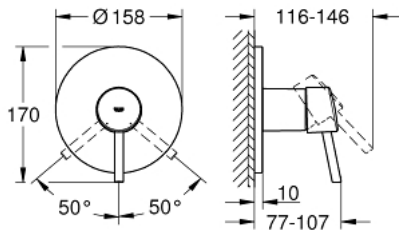

24 053 001 **CONCETTO SINGLE-LEVER SHOWER MIXER**

PRODUCT DESCRIPTION

- Tyc: Chrome
- trim set for GROHE Rapido SmartBox (35 600/35 604)
- GROHE SilkMove 46 mm ceramic cartridge
- GROHE LongLife finish
- GROHE FastFixation escutcheon with covered shaft sealing and covered fixing
- metal escutcheon, retroactively 6° adjustable
- metal lever
- without roughing-in set 35 600/35 604 (please order separately)
- flow performance: outlet B or C = 30 l/min

24 053 001 **CONCETTO SINGLE-LEVER SHOWER MIXER**

SPARE PARTS

- 1: Lever (Spare part-nr. 46723000)
 - 2: Escutcheon (Spare part-nr. 48428000)
 - 3: Mounting plate (Spare part-nr. 48439000)
 - 4: Cap (Spare part-nr. 06874000)
 - 5: Cartridge (Spare part-nr. 46048000)
 - 6: Seal (Spare part-nr. 48360000)
 - 7: Temperature limiter (Spare part-nr. 46375000)*
 - 8: Universal extension set single-lever mixers, 25 mm (Spare part-nr. 14056000)
)*
 - 9: Universal extension set single-lever mixers, 50 mm (Spare part-nr. 14057000)
)*
- * Optional accessories