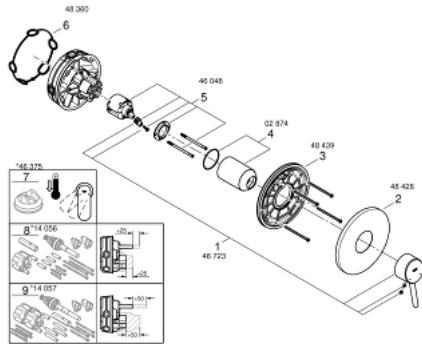

24 053 001 **CONCETTO SINGLE-LEVER SHOWER MIXER**

PRODUCT DESCRIPTION

- Tyc: Chrome
- trim set for GROHE Rapido SmartBox (35 600/35 604)
- GROHE SilkMove 46 mm ceramic cartridge
- GROHE LongLife finish
- GROHE FastFixation escutcheon with covered shaft sealing and covered fixing
- metal escutcheon, retroactively 6° adjustable
- metal lever
- without roughing-in set 35 600/35 604 (please order separately)
- flow performance: outlet B or C = 30 l/min

24 053 001 **CONCETTO SINGLE-LEVER SHOWER MIXER**

SPARE PARTS

- 1: Lever (Spare part-nr. 46723000)
 - 2: Escutcheon (Spare part-nr. 48428000)
 - 3: Mounting plate (Spare part-nr. 48439000)
 - 4: Cap (Spare part-nr. 06874000)
 - 5: Cartridge (Spare part-nr. 46048000)
 - 6: Seal (Spare part-nr. 48360000)
 - 7: Temperature limiter (Spare part-nr. 46375000)*
 - 8: Universal extension set single-lever mixers, 25 mm (Spare part-nr. 14056000)
)*
 - 9: Universal extension set single-lever mixers, 50 mm (Spare part-nr. 14057000)
)*
- * Optional accessories