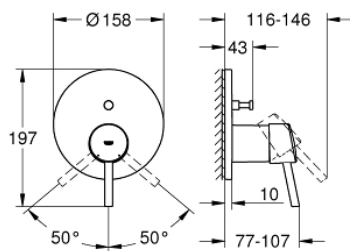

## 24 054 001 **CONCETTO SINGLE-LEVER MIXER WITH 2-WAY DIVERTER**

### PRODUCT DESCRIPTION

- Colour: chrome
- trim set for GROHE Rapido SmartBox (35 600/35 604)
- GROHE SilkMove 46 mm ceramic cartridge
- GROHE LongLife finish
- GROHE FastFixation escutcheon with covered shaft sealing and covered fixing
- metal escutcheon, retroactively 6° adjustable
- metal lever
- automatic 2-way diverter
- without roughing-in set 35 600/35 604 (please order separately)
- flow performance: outlet B = 27 l/min, outlet C = 27 l/min

### SPARE PARTS

- 1: Lever (Spare part-nr. 46723000)
  - 2: Escutcheon (Spare part-nr. 48429000)
  - 3: Mounting plate (Spare part-nr. 48440000)
  - 4: Cap (Spare part-nr. 06874000)
  - 5: Diverter (Spare part-nr. 48442000)
  - 6: Cartridge (Spare part-nr. 46048000)
  - 7: Non-return valve (Spare part-nr. 49085000)
  - 8: Seal (Spare part-nr. 48360000)
  - 9: Temperature limiter (Spare part-nr. 46375000)\*
  - 10: Backflow protection combination (EN1717) (Spare part-nr. 14055000)\*
  - 11: Universal extension set single-lever mixers, 25 mm (Spare part-nr. 14056000)\*
  - 12: Diverter (Spare part-nr. 48444000)\*
  - 13: Universal extension set single-lever mixers, 50 mm (Spare part-nr. 14057000)\*
  - 14: Diverter (Spare part-nr. 48445000)\*
- \* Optional accessories