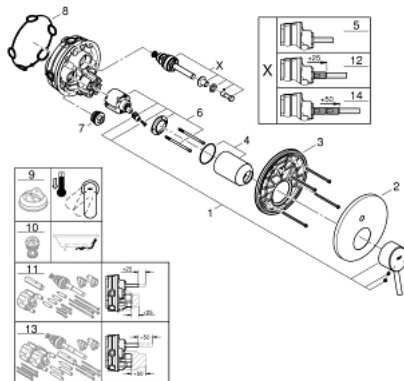

## 24 054 001 **CONCETTO SINGLE-LEVER MIXER WITH 2-WAY DIVERTER**

### PRODUCT DESCRIPTION

- Colour: chrome
- trim set for GROHE Rapido SmartBox (35 600/35 604)
- GROHE SilkMove 46 mm ceramic cartridge
- GROHE LongLife finish
- GROHE FastFixation escutcheon with covered shaft sealing and covered fixing
- metal escutcheon, retroactively 6° adjustable
- metal lever
- automatic 2-way diverter
- without roughing-in set 35 600/35 604 (please order separately)
- flow performance: outlet B = 27 l/min, outlet C = 27 l/min

### SPARE PARTS

- 1: Lever (Spare part-nr. 46723000)
  - 2: Escutcheon (Spare part-nr. 48429000)
  - 3: Mounting plate (Spare part-nr. 48440000)
  - 4: Cap (Spare part-nr. 06874000)
  - 5: Diverter (Spare part-nr. 48442000)
  - 6: Cartridge (Spare part-nr. 46048000)
  - 7: Non-return valve (Spare part-nr. 49085000)
  - 8: Seal (Spare part-nr. 48360000)
  - 9: Temperature limiter (Spare part-nr. 46375000)\*
  - 10: Backflow protection combination (EN1717) (Spare part-nr. 14055000)\*
  - 11: Universal extension set single-lever mixers, 25 mm (Spare part-nr. 14056000)\*
  - 12: Diverter (Spare part-nr. 48444000)\*
  - 13: Universal extension set single-lever mixers, 50 mm (Spare part-nr. 14057000)\*
  - 14: Diverter (Spare part-nr. 48445000)\*
- \* Optional accessories