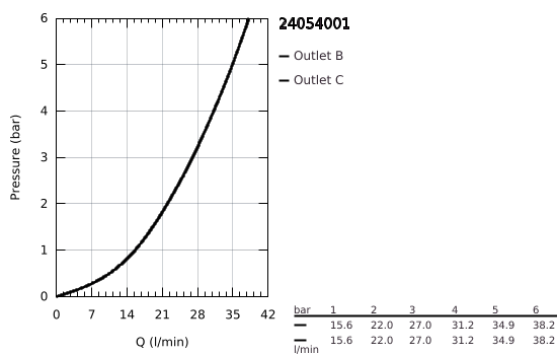

## 24 054 001 **CONCETTO SINGLE-LEVER MIXER WITH 2-WAY DIVERTER**

### PRODUCT DESCRIPTION

- Colour: chrome
- trim set for GROHE Rapido SmartBox (35 600/35 604)
- GROHE SilkMove 46 mm ceramic cartridge
- GROHE LongLife finish
- GROHE FastFixation escutcheon with covered shaft sealing and covered fixing
- metal escutcheon, retroactively 6° adjustable
- metal lever
- automatic 2-way diverter
- without roughing-in set 35 600/35 604 (please order separately)
- flow performance: outlet B = 27 l/min, outlet C = 27 l/min