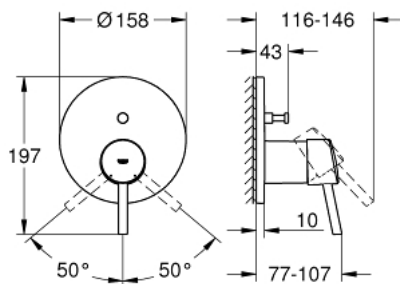

24 054 001 **CONCETTO SINGLE-LEVER MIXER WITH 2-WAY DIVERTER**

PRODUCT DESCRIPTION

- Tyc: Chrome
- trim set for GROHE Rapido SmartBox (35 600/35 604)
- GROHE SilkMove 46 mm ceramic cartridge
- GROHE LongLife finish
- GROHE FastFixation escutcheon with covered shaft sealing and covered fixing
- metal escutcheon, retroactively 6° adjustable
- metal lever
- automatic 2-way diverter
- without roughing-in set 35 600/35 604 (please order separately)
- flow performance: outlet B = 27 l/min, outlet C = 27 l/min

24 054 001 **CONCETTO SINGLE-LEVER MIXER WITH 2-WAY DIVERTER**

SPARE PARTS

- 1: Lever (Spare part-nr. 46723000)
 - 2: Escutcheon (Spare part-nr. 48429000)
 - 3: Mounting plate (Spare part-nr. 48440000)
 - 4: Cap (Spare part-nr. 06874000)
 - 5: Diverter (Spare part-nr. 48442000)
 - 6: Cartridge (Spare part-nr. 46048000)
 - 7: Non-return valve (Spare part-nr. 49085000)
 - 8: Seal (Spare part-nr. 48360000)
 - 9: Temperature limiter (Spare part-nr. 46375000)*
 - 10: Backflow protection combination (EN1717) (Spare part-nr. 14055000)*
 - 11: Universal extension set single-lever mixers, 25 mm (Spare part-nr. 14056000)*
 - 12: Diverter (Spare part-nr. 48444000)*
 - 13: Universal extension set single-lever mixers, 50 mm (Spare part-nr. 14057000)*
 - 14: Diverter (Spare part-nr. 48445000)*
- * Optional accessories