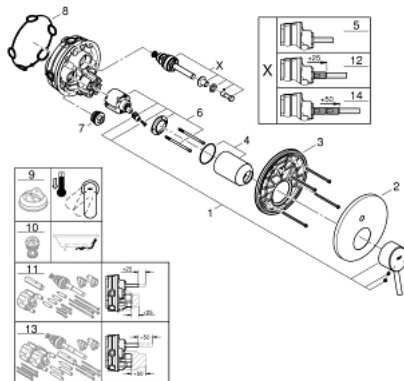

24 054 001 **CONCETTO SINGLE-LEVER MIXER WITH 2-WAY DIVERTER**

PRODUCT DESCRIPTION

- Tyc: Chrome
- trim set for GROHE Rapido SmartBox (35 600/35 604)
- GROHE SilkMove 46 mm ceramic cartridge
- GROHE LongLife finish
- GROHE FastFixation escutcheon with covered shaft sealing and covered fixing
- metal escutcheon, retroactively 6° adjustable
- metal lever
- automatic 2-way diverter
- without roughing-in set 35 600/35 604 (please order separately)
- flow performance: outlet B = 27 l/min, outlet C = 27 l/min

24 054 001 **CONCETTO SINGLE-LEVER MIXER WITH 2-WAY DIVERTER**

SPARE PARTS

- 1: Lever (Spare part-nr. 46723000)
 - 2: Escutcheon (Spare part-nr. 48429000)
 - 3: Mounting plate (Spare part-nr. 48440000)
 - 4: Cap (Spare part-nr. 06874000)
 - 5: Diverter (Spare part-nr. 48442000)
 - 6: Cartridge (Spare part-nr. 46048000)
 - 7: Non-return valve (Spare part-nr. 49085000)
 - 8: Seal (Spare part-nr. 48360000)
 - 9: Temperature limiter (Spare part-nr. 46375000)*
 - 10: Backflow protection combination (EN1717) (Spare part-nr. 14055000)*
 - 11: Universal extension set single-lever mixers, 25 mm (Spare part-nr. 14056000)*
 - 12: Diverter (Spare part-nr. 48444000)*
 - 13: Universal extension set single-lever mixers, 50 mm (Spare part-nr. 14057000)*
 - 14: Diverter (Spare part-nr. 48445000)*
- * Optional accessories