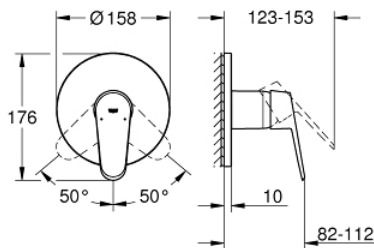

24 055 002 EURODISC COSMOPOLITAN SINGLE-LEVER SHOWER MIXER

PRODUCT DESCRIPTION

- Colour: chrome
- trim set for GROHE Rapido SmartBox (35 600/35 604)
- GROHE SilkMove 46 mm ceramic cartridge
- GROHE LongLife finish
- GROHE FastFixation escutcheon with covered shaft sealing and covered fixing
- metal escutcheon, retroactively 6° adjustable
- metal lever
- without roughing-in set 35 600/35 604 (please order separately)
- flow performance: outlet B or C = 30 l/min

24 055 002 EURODISC COSMOPOLITAN SINGLE-LEVER SHOWER MIXER

SPARE PARTS

- 1: Lever (Spare part-nr. 46743000)
 - 2: Escutcheon (Spare part-nr. 48428000)
 - 3: Mounting plate (Spare part-nr. 48439000)
 - 4: Cap (Spare part-nr. 02693000)
 - 5: Cartridge (Spare part-nr. 46048000)
 - 6: Seal (Spare part-nr. 48360000)
 - 7: Temperature limiter (Spare part-nr. 46308000)*
 - 8: Universal extension set single-lever mixers, 25 mm (Spare part-nr. 14056000)*
 - 9: Universal extension set single-lever mixers, 50 mm (Spare part-nr. 14057000)*
- * Optional accessories