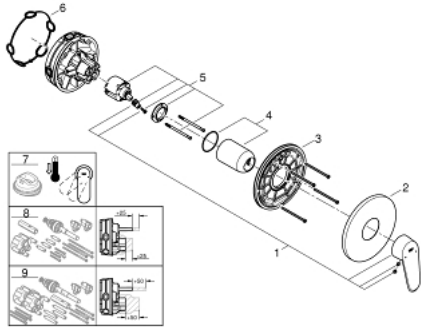

24 055 002 EURODISC COSMOPOLITAN SINGLE-LEVER SHOWER MIXER

PRODUCT DESCRIPTION

- Colour: chrome
- trim set for GROHE Rapido SmartBox (35 600/35 604)
- GROHE SilkMove 46 mm ceramic cartridge
- GROHE LongLife finish
- GROHE FastFixation escutcheon with covered shaft sealing and covered fixing
- metal escutcheon, retroactively 6° adjustable
- metal lever
- without roughing-in set 35 600/35 604 (please order separately)
- flow performance: outlet B or C = 30 l/min

24 055 002 EURODISC COSMOPOLITAN SINGLE-LEVER SHOWER MIXER

SPARE PARTS

- 1: Lever (Spare part-nr. 46743000)
 - 2: Escutcheon (Spare part-nr. 48428000)
 - 3: Mounting plate (Spare part-nr. 48439000)
 - 4: Cap (Spare part-nr. 02693000)
 - 5: Cartridge (Spare part-nr. 46048000)
 - 6: Seal (Spare part-nr. 48360000)
 - 7: Temperature limiter (Spare part-nr. 46308000)*
 - 8: Universal extension set single-lever mixers, 25 mm (Spare part-nr. 14056000)*
 - 9: Universal extension set single-lever mixers, 50 mm (Spare part-nr. 14057000)*
- * Optional accessories