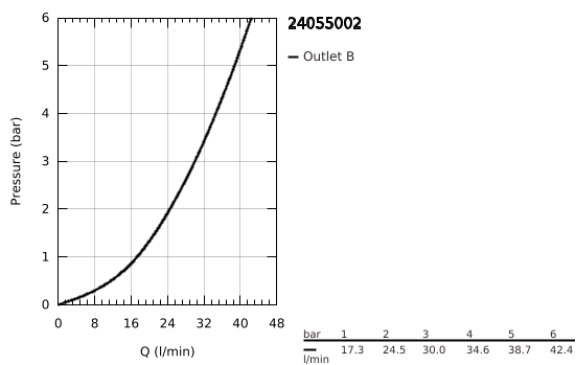

24 055 002 EURODISC COSMOPOLITAN SINGLE-LEVER SHOWER MIXER

PRODUCT DESCRIPTION

- Colour: chrome
- trim set for GROHE Rapido SmartBox (35 600/35 604)
- GROHE SilkMove 46 mm ceramic cartridge
- GROHE LongLife finish
- GROHE FastFixation escutcheon with covered shaft sealing and covered fixing
- metal escutcheon, retroactively 6° adjustable
- metal lever
- without roughing-in set 35 600/35 604 (please order separately)
- flow performance: outlet B or C = 30 l/min

24 055 002 EURODISC COSMOPOLITAN SINGLE-LEVER SHOWER MIXER

SPARE PARTS

- 1: Lever (Spare part-nr. 46743000)
 - 2: Escutcheon (Spare part-nr. 48428000)
 - 3: Mounting plate (Spare part-nr. 48439000)
 - 4: Cap (Spare part-nr. 02693000)
 - 5: Cartridge (Spare part-nr. 46048000)
 - 6: Seal (Spare part-nr. 48360000)
 - 7: Temperature limiter (Spare part-nr. 46308000)*
 - 8: Universal extension set single-lever mixers, 25 mm (Spare part-nr. 14056000)*
 - 9: Universal extension set single-lever mixers, 50 mm (Spare part-nr. 14057000)*
- * Optional accessories