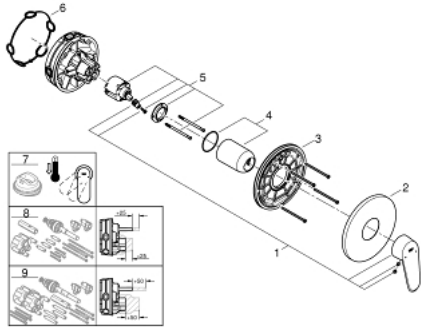

24 055 002 EURODISC COSMOPOLITAN SINGLE-LEVER SHOWER MIXER

PRODUCT DESCRIPTION

- Tyc: Chrome
- trim set for GROHE Rapido SmartBox (35 600/35 604)
- GROHE SilkMove 46 mm ceramic cartridge
- GROHE LongLife finish
- GROHE FastFixation escutcheon with covered shaft sealing and covered fixing
- metal escutcheon, retroactively 6° adjustable
- metal lever
- without roughing-in set 35 600/35 604 (please order separately)
- flow performance: outlet B or C = 30 l/min

24 055 002 EURODISC COSMOPOLITAN SINGLE-LEVER SHOWER MIXER

SPARE PARTS

- 1: Lever (Spare part-nr. 46743000)
 - 2: Escutcheon (Spare part-nr. 48428000)
 - 3: Mounting plate (Spare part-nr. 48439000)
 - 4: Cap (Spare part-nr. 02693000)
 - 5: Cartridge (Spare part-nr. 46048000)
 - 6: Seal (Spare part-nr. 48360000)
 - 7: Temperature limiter (Spare part-nr. 46308000)*
 - 8: Universal extension set single-lever mixers, 25 mm (Spare part-nr. 14056000)*
 - 9: Universal extension set single-lever mixers, 50 mm (Spare part-nr. 14057000)*
- * Optional accessories