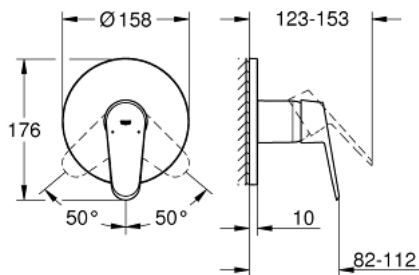

24 055 002 EURODISC COSMOPOLITAN SINGLE-LEVER SHOWER MIXER

PRODUCT DESCRIPTION

- Tyc: Chrome
- trim set for GROHE Rapido SmartBox (35 600/35 604)
- GROHE SilkMove 46 mm ceramic cartridge
- GROHE LongLife finish
- GROHE FastFixation escutcheon with covered shaft sealing and covered fixing
- metal escutcheon, retroactively 6° adjustable
- metal lever
- without roughing-in set 35 600/35 604 (please order separately)
- flow performance: outlet B or C = 30 l/min

24 055 002 EURODISC COSMOPOLITAN SINGLE-LEVER SHOWER MIXER

SPARE PARTS

- 1: Lever (Spare part-nr. 46743000)
 - 2: Escutcheon (Spare part-nr. 48428000)
 - 3: Mounting plate (Spare part-nr. 48439000)
 - 4: Cap (Spare part-nr. 02693000)
 - 5: Cartridge (Spare part-nr. 46048000)
 - 6: Seal (Spare part-nr. 48360000)
 - 7: Temperature limiter (Spare part-nr. 46308000)*
 - 8: Universal extension set single-lever mixers, 25 mm (Spare part-nr. 14056000)*
 - 9: Universal extension set single-lever mixers, 50 mm (Spare part-nr. 14057000)*
- * Optional accessories