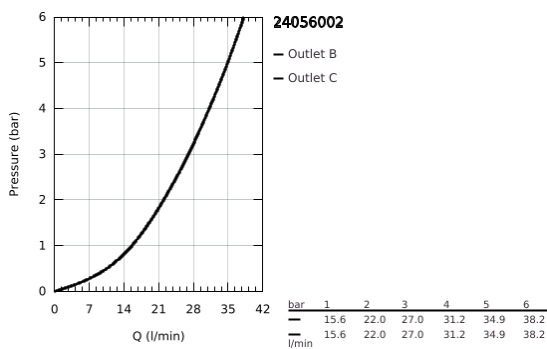

## 24 056 002 EURODISC COSMOPOLITAN SINGLE-LEVER MIXER WITH 2-WAY DIVERTER

### PRODUCT DESCRIPTION

- Colour: chrome
- trim set for GROHE Rapido SmartBox (35 600/35 604)
- GROHE SilkMove 46 mm ceramic cartridge
- GROHE LongLife finish
- GROHE FastFixation escutcheon with covered shaft sealing and covered fixing
- metal escutcheon, retroactively 6° adjustable
- metal lever
- automatic 2-way diverter
- without roughing-in set 35 600/35 604 (please order separately)
- flow performance: outlet B = 27 l/min, outlet C = 27 l/min