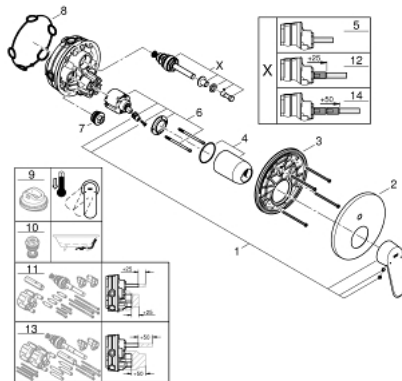

## 24 056 002 EURODISC COSMOPOLITAN SINGLE-LEVER MIXER WITH 2-WAY DIVERTER

### PRODUCT DESCRIPTION

- Colour: chrome
- trim set for GROHE Rapido SmartBox (35 600/35 604)
- GROHE SilkMove 46 mm ceramic cartridge
- GROHE LongLife finish
- GROHE FastFixation escutcheon with covered shaft sealing and covered fixing
- metal escutcheon, retroactively 6° adjustable
- metal lever
- automatic 2-way diverter
- without roughing-in set 35 600/35 604 (please order separately)
- flow performance: outlet B = 27 l/min, outlet C = 27 l/min

### SPARE PARTS

- 1: Lever (Spare part-nr. 46743000)
  - 2: Escutcheon (Spare part-nr. 48429000)
  - 3: Mounting plate (Spare part-nr. 48440000)
  - 4: Cap (Spare part-nr. 02693000)
  - 5: Diverter (Spare part-nr. 48442000)
  - 6: Cartridge (Spare part-nr. 46048000)
  - 7: Non-return valve (Spare part-nr. 49085000)
  - 8: Seal (Spare part-nr. 48360000)
  - 9: Temperature limiter (Spare part-nr. 46308000)\*
  - 10: Backflow protection combination (EN1717) (Spare part-nr. 14055000)\*
  - 11: Universal extension set single-lever mixers, 25 mm (Spare part-nr. 14056000)\*
  - 12: Diverter (Spare part-nr. 48444000)\*
  - 13: Universal extension set single-lever mixers, 50 mm (Spare part-nr. 14057000)\*
  - 14: Diverter (Spare part-nr. 48445000)\*
- \* Optional accessories