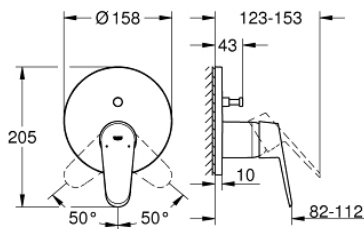

## 24 056 002 EURODISC COSMOPOLITAN SINGLE-LEVER MIXER WITH 2-WAY DIVERTER

### PRODUCT DESCRIPTION

- Colour: chrome
- trim set for GROHE Rapido SmartBox (35 600/35 604)
- GROHE SilkMove 46 mm ceramic cartridge
- GROHE LongLife finish
- GROHE FastFixation escutcheon with covered shaft sealing and covered fixing
- metal escutcheon, retroactively 6° adjustable
- metal lever
- automatic 2-way diverter
- without roughing-in set 35 600/35 604 (please order separately)
- flow performance: outlet B = 27 l/min, outlet C = 27 l/min

### SPARE PARTS

- 1: Lever (Spare part-nr. 46743000)
  - 2: Escutcheon (Spare part-nr. 48429000)
  - 3: Mounting plate (Spare part-nr. 48440000)
  - 4: Cap (Spare part-nr. 02693000)
  - 5: Diverter (Spare part-nr. 48442000)
  - 6: Cartridge (Spare part-nr. 46048000)
  - 7: Non-return valve (Spare part-nr. 49085000)
  - 8: Seal (Spare part-nr. 48360000)
  - 9: Temperature limiter (Spare part-nr. 46308000)\*
  - 10: Backflow protection combination (EN1717) (Spare part-nr. 14055000)\*
  - 11: Universal extension set single-lever mixers, 25 mm (Spare part-nr. 14056000)\*
  - 12: Diverter (Spare part-nr. 48444000)\*
  - 13: Universal extension set single-lever mixers, 50 mm (Spare part-nr. 14057000)\*
  - 14: Diverter (Spare part-nr. 48445000)\*
- \* Optional accessories