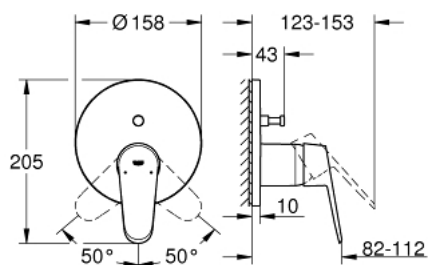

24 056 002 EURODISC COSMOPOLITAN SINGLE-LEVER MIXER WITH 2-WAY DIVERTER

PRODUCT DESCRIPTION

- Tyc: Chrome
- trim set for GROHE Rapido SmartBox (35 600/35 604)
- GROHE SilkMove 46 mm ceramic cartridge
- GROHE LongLife finish
- GROHE FastFixation escutcheon with covered shaft sealing and covered fixing
- metal escutcheon, retroactively 6° adjustable
- metal lever
- automatic 2-way diverter
- without roughing-in set 35 600/35 604 (please order separately)
- flow performance: outlet B = 27 l/min, outlet C = 27 l/min

24 056 002 EURODISC COSMOPOLITAN SINGLE-LEVER MIXER WITH 2-WAY DIVERTER

SPARE PARTS

- 1: Lever (Spare part-nr. 46743000)
 - 2: Escutcheon (Spare part-nr. 48429000)
 - 3: Mounting plate (Spare part-nr. 48440000)
 - 4: Cap (Spare part-nr. 02693000)
 - 5: Diverter (Spare part-nr. 48442000)
 - 6: Cartridge (Spare part-nr. 46048000)
 - 7: Non-return valve (Spare part-nr. 49085000)
 - 8: Seal (Spare part-nr. 48360000)
 - 9: Temperature limiter (Spare part-nr. 46308000)*
 - 10: Backflow protection combination (EN1717) (Spare part-nr. 14055000)*
 - 11: Universal extension set single-lever mixers, 25 mm (Spare part-nr. 14056000)*
 - 12: Diverter (Spare part-nr. 48444000)*
 - 13: Universal extension set single-lever mixers, 50 mm (Spare part-nr. 14057000)*
 - 14: Diverter (Spare part-nr. 48445000)*
- * Optional accessories