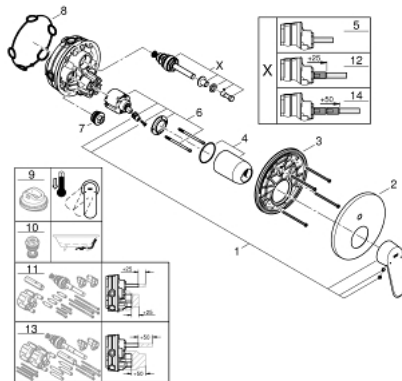

24 056 002 EURODISC COSMOPOLITAN SINGLE-LEVER MIXER WITH 2-WAY DIVERTER

PRODUCT DESCRIPTION

- Tyc: Chrome
- trim set for GROHE Rapido SmartBox (35 600/35 604)
- GROHE SilkMove 46 mm ceramic cartridge
- GROHE LongLife finish
- GROHE FastFixation escutcheon with covered shaft sealing and covered fixing
- metal escutcheon, retroactively 6° adjustable
- metal lever
- automatic 2-way diverter
- without roughing-in set 35 600/35 604 (please order separately)
- flow performance: outlet B = 27 l/min, outlet C = 27 l/min

24 056 002 EURODISC COSMOPOLITAN SINGLE-LEVER MIXER WITH 2-WAY DIVERTER

SPARE PARTS

- 1: Lever (Spare part-nr. 46743000)
 - 2: Escutcheon (Spare part-nr. 48429000)
 - 3: Mounting plate (Spare part-nr. 48440000)
 - 4: Cap (Spare part-nr. 02693000)
 - 5: Diverter (Spare part-nr. 48442000)
 - 6: Cartridge (Spare part-nr. 46048000)
 - 7: Non-return valve (Spare part-nr. 49085000)
 - 8: Seal (Spare part-nr. 48360000)
 - 9: Temperature limiter (Spare part-nr. 46308000)*
 - 10: Backflow protection combination (EN1717) (Spare part-nr. 14055000)*
 - 11: Universal extension set single-lever mixers, 25 mm (Spare part-nr. 14056000)*
 - 12: Diverter (Spare part-nr. 48444000)*
 - 13: Universal extension set single-lever mixers, 50 mm (Spare part-nr. 14057000)*
 - 14: Diverter (Spare part-nr. 48445000)*
- * Optional accessories