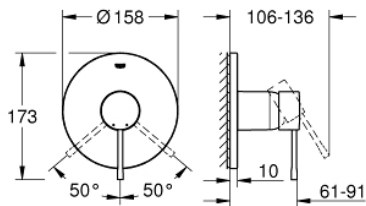

24 057 001 ESSENCE SINGLE-LEVER SHOWER MIXER

PRODUCT DESCRIPTION

- Colour: chrome
- trim set for GROHE Rapido SmartBox (35 600/35 604)
- GROHE SilkMove 46 mm ceramic cartridge
- GROHE LongLife finish
- GROHE FastFixation escutcheon with covered shaft sealing and covered fixing
- metal escutcheon, retroactively 6° adjustable
- metal lever
- without roughing-in set 35 600/35 604 (please order separately)
- flow performance: outlet B or C = 30 l/min

24 057 001 ESSENCE SINGLE-LEVER SHOWER MIXER

SPARE PARTS

- 1: Lever (Spare part-nr. 46915000)
 - 2: Escutcheon (Spare part-nr. 48428000)
 - 3: Mounting plate (Spare part-nr. 48439000)
 - 4: Cap (Spare part-nr. 02693000)
 - 5: Cartridge (Spare part-nr. 46048000)
 - 6: Seal (Spare part-nr. 48360000)
 - 7: Temperature limiter (Spare part-nr. 46308000)*
 - 8: Universal extension set single-lever mixers, 25 mm (Spare part-nr. 14056000)*
 - 9: Universal extension set single-lever mixers, 50 mm (Spare part-nr. 14057000)*
- * Optional accessories