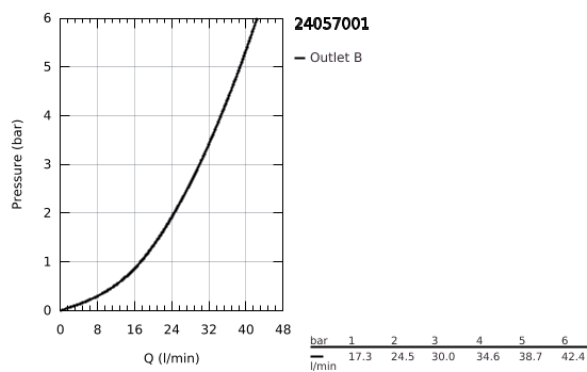

24 057 001 ESSENCE SINGLE-LEVER SHOWER MIXER

PRODUCT DESCRIPTION

- Colour: chrome
- trim set for GROHE Rapido SmartBox (35 600/35 604)
- GROHE SilkMove 46 mm ceramic cartridge
- GROHE LongLife finish
- GROHE FastFixation escutcheon with covered shaft sealing and covered fixing
- metal escutcheon, retroactively 6° adjustable
- metal lever
- without roughing-in set 35 600/35 604 (please order separately)
- flow performance: outlet B or C = 30 l/min

24 057 001 ESSENCE SINGLE-LEVER SHOWER MIXER

SPARE PARTS

- 1: Lever (Spare part-nr. 46915000)
 - 2: Escutcheon (Spare part-nr. 48428000)
 - 3: Mounting plate (Spare part-nr. 48439000)
 - 4: Cap (Spare part-nr. 02693000)
 - 5: Cartridge (Spare part-nr. 46048000)
 - 6: Seal (Spare part-nr. 48360000)
 - 7: Temperature limiter (Spare part-nr. 46308000)*
 - 8: Universal extension set single-lever mixers, 25 mm (Spare part-nr. 14056000)*
 - 9: Universal extension set single-lever mixers, 50 mm (Spare part-nr. 14057000)*
- * Optional accessories