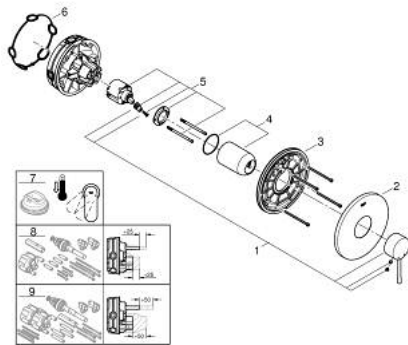

24 057 001 ESSENCE SINGLE-LEVER SHOWER MIXER

PRODUCT DESCRIPTION

- Tyc: Chrome
- trim set for GROHE Rapido SmartBox (35 600/35 604)
- GROHE SilkMove 46 mm ceramic cartridge
- GROHE LongLife finish
- GROHE FastFixation escutcheon with covered shaft sealing and covered fixing
- metal escutcheon, retroactively 6° adjustable
- metal lever
- without roughing-in set 35 600/35 604 (please order separately)
- flow performance: outlet B or C = 30 l/min

24 057 001 ESSENCE SINGLE-LEVER SHOWER MIXER

SPARE PARTS

- 1: Lever (Spare part-nr. 46915000)
 - 2: Escutcheon (Spare part-nr. 48428000)
 - 3: Mounting plate (Spare part-nr. 48439000)
 - 4: Cap (Spare part-nr. 02693000)
 - 5: Cartridge (Spare part-nr. 46048000)
 - 6: Seal (Spare part-nr. 48360000)
 - 7: Temperature limiter (Spare part-nr. 46308000)*
 - 8: Universal extension set single-lever mixers, 25 mm (Spare part-nr. 14056000)*
 - 9: Universal extension set single-lever mixers, 50 mm (Spare part-nr. 14057000)*
- * Optional accessories