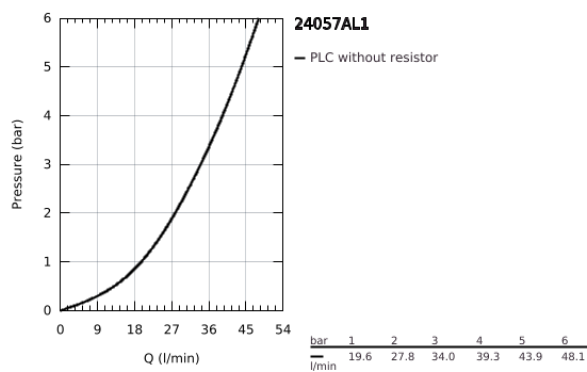

## 24 057 AL1 ESSENCE SINGLE-LEVER SHOWER MIXER

### PRODUCT DESCRIPTION

- Colour: brushed hard graphite
- trim set for GROHE Rapido SmartBox (35 600/35 604)
- GROHE SilkMove 46 mm ceramic cartridge
- GROHE LongLife finish
- GROHE FastFixation escutcheon with covered shaft sealing and covered fixing
- metal escutcheon, retroactively 6° adjustable
- metal lever
- without roughing-in set 35 600/35 604 (please order separately)
- flow performance: outlet B or C = 30 l/min