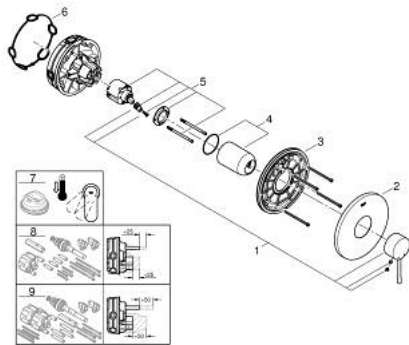

## 24 057 AL1 ESSENCE SINGLE-LEVER SHOWER MIXER

### PRODUCT DESCRIPTION

- Colour: brushed hard graphite
- trim set for GROHE Rapido SmartBox (35 600/35 604)
- GROHE SilkMove 46 mm ceramic cartridge
- GROHE LongLife finish
- GROHE FastFixation escutcheon with covered shaft sealing and covered fixing
- metal escutcheon, retroactively 6° adjustable
- metal lever
- without roughing-in set 35 600/35 604 (please order separately)
- flow performance: outlet B or C = 30 l/min

### SPARE PARTS

- 1: Lever (Spare part-nr. 46915AL0)
  - 2: Escutcheon (Spare part-nr. 48428AL0)
  - 3: Mounting plate (Spare part-nr. 48439000)
  - 4: Cap (Spare part-nr. 02693AL0)
  - 5: Cartridge (Spare part-nr. 46048000)
  - 6: Seal (Spare part-nr. 48360000)
  - 7: Temperature limiter (Spare part-nr. 46308000)\*
  - 8: Universal extension set single-lever mixers, 25 mm (Spare part-nr. 14056000)\*
  - 9: Universal extension set single-lever mixers, 50 mm (Spare part-nr. 14057000)\*
- \* Optional accessories