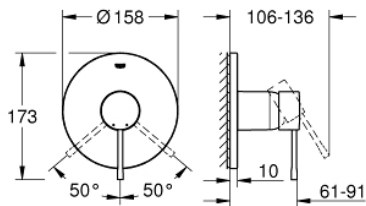

## 24 057 AL1 ESSENCE SINGLE-LEVER SHOWER MIXER

### PRODUCT DESCRIPTION

- Colour: brushed hard graphite
- trim set for GROHE Rapido SmartBox (35 600/35 604)
- GROHE SilkMove 46 mm ceramic cartridge
- GROHE LongLife finish
- GROHE FastFixation escutcheon with covered shaft sealing and covered fixing
- metal escutcheon, retroactively 6° adjustable
- metal lever
- without roughing-in set 35 600/35 604 (please order separately)
- flow performance: outlet B or C = 30 l/min

### SPARE PARTS

- 1: Lever (Spare part-nr. 46915AL0)
  - 2: Escutcheon (Spare part-nr. 48428AL0)
  - 3: Mounting plate (Spare part-nr. 48439000)
  - 4: Cap (Spare part-nr. 02693AL0)
  - 5: Cartridge (Spare part-nr. 46048000)
  - 6: Seal (Spare part-nr. 48360000)
  - 7: Temperature limiter (Spare part-nr. 46308000)\*
  - 8: Universal extension set single-lever mixers, 25 mm (Spare part-nr. 14056000)\*
  - 9: Universal extension set single-lever mixers, 50 mm (Spare part-nr. 14057000)\*
- \* Optional accessories