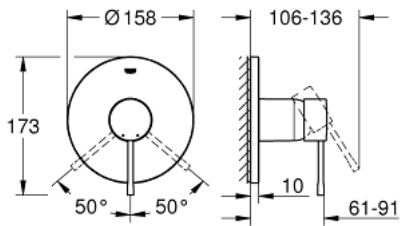

24 057 AL1 ESSENCE SINGLE-LEVER SHOWER MIXER

PRODUCT DESCRIPTION

- Tyc: brushed hard graphite
- trim set for GROHE Rapido SmartBox (35 600/35 604)
- GROHE SilkMove 46 mm ceramic cartridge
- GROHE LongLife finish
- GROHE FastFixation escutcheon with covered shaft sealing and covered fixing
- metal escutcheon, retroactively 6° adjustable
- metal lever
- without roughing-in set 35 600/35 604 (please order separately)
- flow performance: outlet B or C = 30 l/min

24 057 AL1 ESSENCE SINGLE-LEVER SHOWER MIXER

SPARE PARTS

- 1: Lever (Spare part-nr. 46915AL0)
 - 2: Escutcheon (Spare part-nr. 48428AL0)
 - 3: Mounting plate (Spare part-nr. 48439000)
 - 4: Cap (Spare part-nr. 02693AL0)
 - 5: Cartridge (Spare part-nr. 46048000)
 - 6: Seal (Spare part-nr. 48360000)
 - 7: Temperature limiter (Spare part-nr. 46308000)*
 - 8: Universal extension set single-lever mixers, 25 mm (Spare part-nr. 14056000)*
 - 9: Universal extension set single-lever mixers, 50 mm (Spare part-nr. 14057000)*
- * Optional accessories