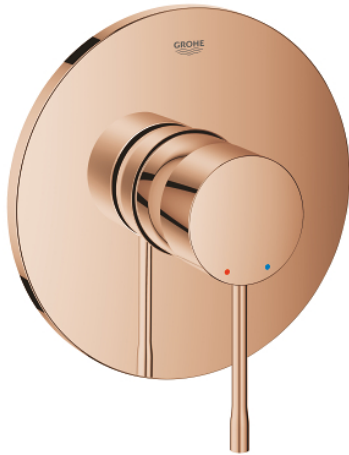

24 057 DA1 ESSENCE SINGLE-LEVER SHOWER MIXER

PRODUCT DESCRIPTION

- Colour: warm sunset
- trim set for GROHE Rapido SmartBox (35 600/35 604)
- GROHE SilkMove 46 mm ceramic cartridge
- GROHE LongLife finish
- GROHE FastFixation escutcheon with covered shaft sealing and covered fixing
- metal escutcheon, retroactively 6° adjustable
- metal lever
- without roughing-in set 35 600/35 604 (please order separately)
- flow performance: outlet B or C = 30 l/min