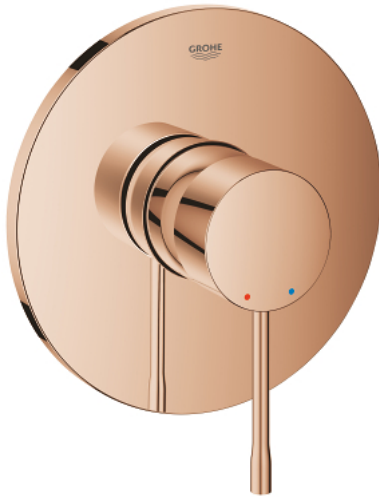

24 057 DA1 ESSENCE SINGLE-LEVER SHOWER MIXER

PRODUCT DESCRIPTION

- Tyc: warm sunset
- trim set for GROHE Rapido SmartBox (35 600/35 604)
- GROHE SilkMove 46 mm ceramic cartridge
- GROHE LongLife finish
- GROHE FastFixation escutcheon with covered shaft sealing and covered fixing
- metal escutcheon, retroactively 6° adjustable
- metal lever
- without roughing-in set 35 600/35 604 (please order separately)
- flow performance: outlet B or C = 30 l/min