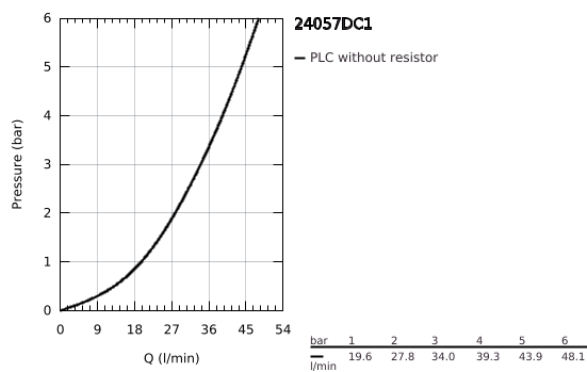

24 057 DC1 ESSENCE SINGLE-LEVER SHOWER MIXER

PRODUCT DESCRIPTION

- Colour: supersteel
- trim set for GROHE Rapido SmartBox (35 600/35 604)
- GROHE SilkMove 46 mm ceramic cartridge
- GROHE LongLife finish
- GROHE FastFixation escutcheon with covered shaft sealing and covered fixing
- metal escutcheon, retroactively 6° adjustable
- metal lever
- without roughing-in set 35 600/35 604 (please order separately)
- flow performance: outlet B or C = 30 l/min

24 057 DC1 ESSENCE SINGLE-LEVER SHOWER MIXER

SPARE PARTS

- 1: Lever (Spare part-nr. 46915DC0)
 - 2: Escutcheon (Spare part-nr. 48428DC0)
 - 3: Mounting plate (Spare part-nr. 48439000)
 - 4: Cap (Spare part-nr. 02693DC0)
 - 5: Cartridge (Spare part-nr. 46048000)
 - 6: Seal (Spare part-nr. 48360000)
 - 7: Temperature limiter (Spare part-nr. 46308000)*
 - 8: Universal extension set single-lever mixers, 25 mm (Spare part-nr. 14056000)*
 - 9: Universal extension set single-lever mixers, 50 mm (Spare part-nr. 14057000)*
- * Optional accessories