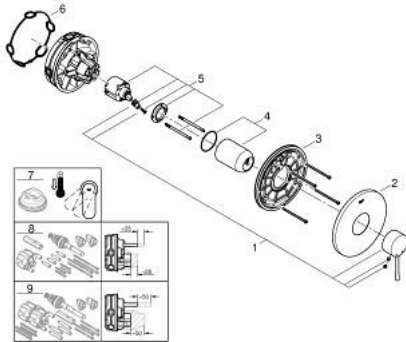

24 057 DC1 ESSENCE SINGLE-LEVER SHOWER MIXER

PRODUCT DESCRIPTION

- Colour: supersteel
- trim set for GROHE Rapido SmartBox (35 600/35 604)
- GROHE SilkMove 46 mm ceramic cartridge
- GROHE LongLife finish
- GROHE FastFixation escutcheon with covered shaft sealing and covered fixing
- metal escutcheon, retroactively 6° adjustable
- metal lever
- without roughing-in set 35 600/35 604 (please order separately)
- flow performance: outlet B or C = 30 l/min

24 057 DC1 ESSENCE SINGLE-LEVER SHOWER MIXER

SPARE PARTS

- 1: Lever (Spare part-nr. 46915DC0)
 - 2: Escutcheon (Spare part-nr. 48428DC0)
 - 3: Mounting plate (Spare part-nr. 48439000)
 - 4: Cap (Spare part-nr. 02693DC0)
 - 5: Cartridge (Spare part-nr. 46048000)
 - 6: Seal (Spare part-nr. 48360000)
 - 7: Temperature limiter (Spare part-nr. 46308000)*
 - 8: Universal extension set single-lever mixers, 25 mm (Spare part-nr. 14056000)*
 - 9: Universal extension set single-lever mixers, 50 mm (Spare part-nr. 14057000)*
- * Optional accessories