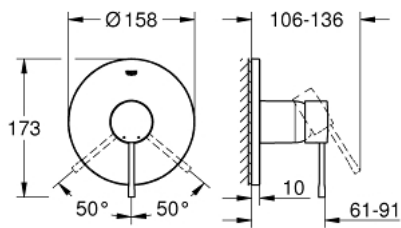

24 057 DC1 ESSENCE SINGLE-LEVER SHOWER MIXER

PRODUCT DESCRIPTION

- Tyc: supersteel
- trim set for GROHE Rapido SmartBox (35 600/35 604)
- GROHE SilkMove 46 mm ceramic cartridge
- GROHE LongLife finish
- GROHE FastFixation escutcheon with covered shaft sealing and covered fixing
- metal escutcheon, retroactively 6° adjustable
- metal lever
- without roughing-in set 35 600/35 604 (please order separately)
- flow performance: outlet B or C = 30 l/min

24 057 DC1 ESSENCE SINGLE-LEVER SHOWER MIXER

SPARE PARTS

- 1: Lever (Spare part-nr. 46915DC0)
 - 2: Escutcheon (Spare part-nr. 48428DC0)
 - 3: Mounting plate (Spare part-nr. 48439000)
 - 4: Cap (Spare part-nr. 02693DC0)
 - 5: Cartridge (Spare part-nr. 46048000)
 - 6: Seal (Spare part-nr. 48360000)
 - 7: Temperature limiter (Spare part-nr. 46308000)*
 - 8: Universal extension set single-lever mixers, 25 mm (Spare part-nr. 14056000)*
 - 9: Universal extension set single-lever mixers, 50 mm (Spare part-nr. 14057000)*
- * Optional accessories