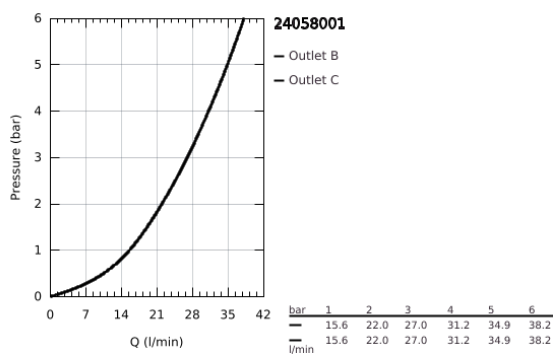

24 058 001 ESSENCE SINGLE-LEVER MIXER WITH 2-WAY DIVERTER

PRODUCT DESCRIPTION

- Colour: chrome
- trim set for GROHE Rapido SmartBox (35 600/35 604)
- GROHE SilkMove 46 mm ceramic cartridge
- GROHE LongLife finish
- GROHE FastFixation escutcheon with covered shaft sealing and covered fixing
- metal escutcheon, retroactively 6° adjustable
- metal lever
- automatic 2-way diverter
- without roughing-in set 35 600/35 604 (please order separately)
- flow performance: outlet B = 27 l/min, outlet C = 27 l/min

24 058 001 ESSENCE SINGLE-LEVER MIXER WITH 2-WAY DIVERTER

SPARE PARTS

- 1: Lever (Spare part-nr. 46915000)
 - 2: Escutcheon (Spare part-nr. 48429000)
 - 3: Mounting plate (Spare part-nr. 48440000)
 - 4: Cap (Spare part-nr. 02693000)
 - 5: Diverter (Spare part-nr. 48442000)
 - 6: Cartridge (Spare part-nr. 46048000)
 - 7: Non-return valve (Spare part-nr. 49085000)
 - 8: Seal (Spare part-nr. 48360000)
 - 9: Temperature limiter (Spare part-nr. 46308000)*
 - 10: Backflow protection combination (EN1717) (Spare part-nr. 14055000)*
 - 11: Universal extension set single-lever mixers, 25 mm (Spare part-nr. 14056000)*
 - 12: Diverter (Spare part-nr. 48444000)*
 - 13: Universal extension set single-lever mixers, 50 mm (Spare part-nr. 14057000)*
 - 14: Diverter (Spare part-nr. 48445000)*
- * Optional accessories