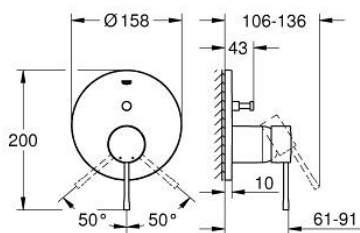

24 058 001 ESSENCE SINGLE-LEVER MIXER WITH 2-WAY DIVERTER

PRODUCT DESCRIPTION

- Colour: chrome
- trim set for GROHE Rapido SmartBox (35 600/35 604)
- GROHE SilkMove 46 mm ceramic cartridge
- GROHE LongLife finish
- GROHE FastFixation escutcheon with covered shaft sealing and covered fixing
- metal escutcheon, retroactively 6° adjustable
- metal lever
- automatic 2-way diverter
- without roughing-in set 35 600/35 604 (please order separately)
- flow performance: outlet B = 27 l/min, outlet C = 27 l/min

24 058 001 ESSENCE SINGLE-LEVER MIXER WITH 2-WAY DIVERTER

SPARE PARTS

- 1: Lever (Spare part-nr. 46915000)
 - 2: Escutcheon (Spare part-nr. 48429000)
 - 3: Mounting plate (Spare part-nr. 48440000)
 - 4: Cap (Spare part-nr. 02693000)
 - 5: Diverter (Spare part-nr. 48442000)
 - 6: Cartridge (Spare part-nr. 46048000)
 - 7: Non-return valve (Spare part-nr. 49085000)
 - 8: Seal (Spare part-nr. 48360000)
 - 9: Temperature limiter (Spare part-nr. 46308000)*
 - 10: Backflow protection combination (EN1717) (Spare part-nr. 14055000)*
 - 11: Universal extension set single-lever mixers, 25 mm (Spare part-nr. 14056000)*
 - 12: Diverter (Spare part-nr. 48444000)*
 - 13: Universal extension set single-lever mixers, 50 mm (Spare part-nr. 14057000)*
 - 14: Diverter (Spare part-nr. 48445000)*
- * Optional accessories