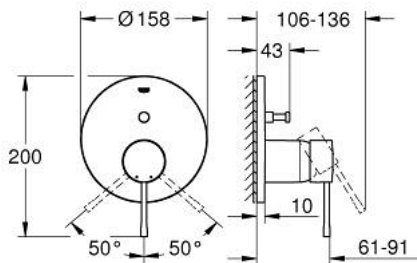

24 058 001 ESSENCE SINGLE-LEVER MIXER WITH 2-WAY DIVERTER

PRODUCT DESCRIPTION

- Tyc: Chrome
- trim set for GROHE Rapido SmartBox (35 600/35 604)
- GROHE SilkMove 46 mm ceramic cartridge
- GROHE LongLife finish
- GROHE FastFixation escutcheon with covered shaft sealing and covered fixing
- metal escutcheon, retroactively 6° adjustable
- metal lever
- automatic 2-way diverter
- without roughing-in set 35 600/35 604 (please order separately)
- flow performance: outlet B = 27 l/min, outlet C = 27 l/min

24 058 001 ESSENCE SINGLE-LEVER MIXER WITH 2-WAY DIVERTER

SPARE PARTS

- 1: Lever (Spare part-nr. 46915000)
 - 2: Escutcheon (Spare part-nr. 48429000)
 - 3: Mounting plate (Spare part-nr. 48440000)
 - 4: Cap (Spare part-nr. 02693000)
 - 5: Diverter (Spare part-nr. 48442000)
 - 6: Cartridge (Spare part-nr. 46048000)
 - 7: Non-return valve (Spare part-nr. 49085000)
 - 8: Seal (Spare part-nr. 48360000)
 - 9: Temperature limiter (Spare part-nr. 46308000)*
 - 10: Backflow protection combination (EN1717) (Spare part-nr. 14055000)*
 - 11: Universal extension set single-lever mixers, 25 mm (Spare part-nr. 14056000)*
 - 12: Diverter (Spare part-nr. 48444000)*
 - 13: Universal extension set single-lever mixers, 50 mm (Spare part-nr. 14057000)*
 - 14: Diverter (Spare part-nr. 48445000)*
- * Optional accessories