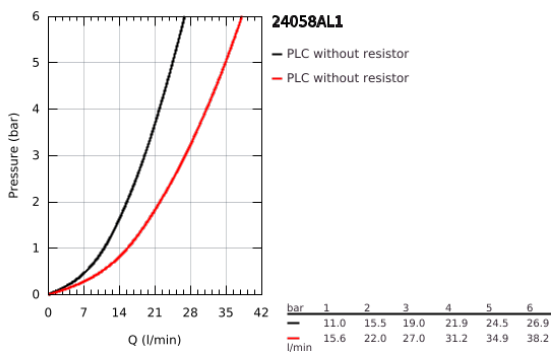

24 058 AL1 ESSENCE SINGLE-LEVER MIXER WITH 2-WAY DIVERTER

PRODUCT DESCRIPTION

- Colour: brushed hard graphite
- trim set for GROHE Rapido SmartBox (35 600/35 604)
- GROHE SilkMove 46 mm ceramic cartridge
- GROHE LongLife finish
- GROHE FastFixation escutcheon with covered shaft sealing and covered fixing
- metal escutcheon, retroactively 6° adjustable
- metal lever
- automatic 2-way diverter
- without roughing-in set 35 600/35 604 (please order separately)
- flow performance: outlet B = 27 l/min, outlet C = 27 l/min

24 058 AL1 ESSENCE SINGLE-LEVER MIXER WITH 2-WAY DIVERTER

SPARE PARTS

- 1: Lever (Spare part-nr. 46915AL0)
 - 2: Escutcheon (Spare part-nr. 48429AL0)
 - 3: Mounting plate (Spare part-nr. 48440000)
 - 4: Cap (Spare part-nr. 02693AL0)
 - 5: Diverter (Spare part-nr. 48442AL0)
 - 6: Cartridge (Spare part-nr. 46048000)
 - 7: Non-return valve (Spare part-nr. 49085000)
 - 8: Seal (Spare part-nr. 48360000)
 - 9: Temperature limiter (Spare part-nr. 46308000)*
 - 10: Backflow protection combination (EN1717) (Spare part-nr. 14055000)*
 - 11: Universal extension set single-lever mixers, 25 mm (Spare part-nr. 14056000)*
 - 12: Diverter (Spare part-nr. 48444AL0)*
 - 13: Universal extension set single-lever mixers, 50 mm (Spare part-nr. 14057000)*
 - 14: Diverter (Spare part-nr. 48445AL0)*
- * Optional accessories