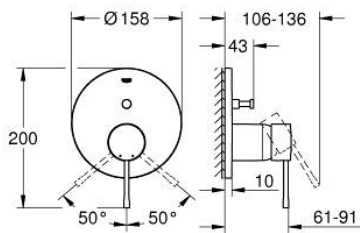

24 058 AL1 ESSENCE SINGLE-LEVER MIXER WITH 2-WAY DIVERTER

PRODUCT DESCRIPTION

- Colour: brushed hard graphite
- trim set for GROHE Rapido SmartBox (35 600/35 604)
- GROHE SilkMove 46 mm ceramic cartridge
- GROHE LongLife finish
- GROHE FastFixation escutcheon with covered shaft sealing and covered fixing
- metal escutcheon, retroactively 6° adjustable
- metal lever
- automatic 2-way diverter
- without roughing-in set 35 600/35 604 (please order separately)
- flow performance: outlet B = 27 l/min, outlet C = 27 l/min

24 058 AL1 ESSENCE SINGLE-LEVER MIXER WITH 2-WAY DIVERTER

SPARE PARTS

- 1: Lever (Spare part-nr. 46915AL0)
 - 2: Escutcheon (Spare part-nr. 48429AL0)
 - 3: Mounting plate (Spare part-nr. 48440000)
 - 4: Cap (Spare part-nr. 02693AL0)
 - 5: Diverter (Spare part-nr. 48442AL0)
 - 6: Cartridge (Spare part-nr. 46048000)
 - 7: Non-return valve (Spare part-nr. 49085000)
 - 8: Seal (Spare part-nr. 48360000)
 - 9: Temperature limiter (Spare part-nr. 46308000)*
 - 10: Backflow protection combination (EN1717) (Spare part-nr. 14055000)*
 - 11: Universal extension set single-lever mixers, 25 mm (Spare part-nr. 14056000)*
 - 12: Diverter (Spare part-nr. 48444AL0)*
 - 13: Universal extension set single-lever mixers, 50 mm (Spare part-nr. 14057000)*
 - 14: Diverter (Spare part-nr. 48445AL0)*
- * Optional accessories