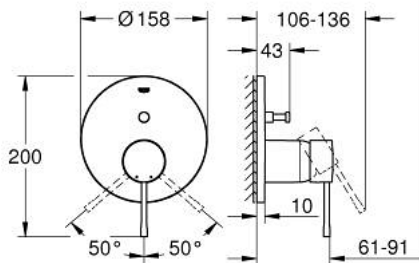

## 24 058 AL1 ESSENCE SINGLE-LEVER MIXER WITH 2-WAY DIVERTER

### PRODUCT DESCRIPTION

- Tyc: brushed hard graphite
- trim set for GROHE Rapido SmartBox (35 600/35 604)
- GROHE SilkMove 46 mm ceramic cartridge
- GROHE LongLife finish
- GROHE FastFixation escutcheon with covered shaft sealing and covered fixing
- metal escutcheon, retroactively 6° adjustable
- metal lever
- automatic 2-way diverter
- without roughing-in set 35 600/35 604 (please order separately)
- flow performance: outlet B = 27 l/min, outlet C = 27 l/min

### SPARE PARTS

- 1: Lever (Spare part-nr. 46915AL0)
  - 2: Escutcheon (Spare part-nr. 48429AL0)
  - 3: Mounting plate (Spare part-nr. 48440000)
  - 4: Cap (Spare part-nr. 02693AL0)
  - 5: Diverter (Spare part-nr. 48442AL0)
  - 6: Cartridge (Spare part-nr. 46048000)
  - 7: Non-return valve (Spare part-nr. 49085000)
  - 8: Seal (Spare part-nr. 48360000)
  - 9: Temperature limiter (Spare part-nr. 46308000)\*
  - 10: Backflow protection combination (EN1717) (Spare part-nr. 14055000)\*
  - 11: Universal extension set single-lever mixers, 25 mm (Spare part-nr. 14056000)\*
  - 12: Diverter (Spare part-nr. 48444AL0)\*
  - 13: Universal extension set single-lever mixers, 50 mm (Spare part-nr. 14057000)\*
  - 14: Diverter (Spare part-nr. 48445AL0)\*
- \* Optional accessories