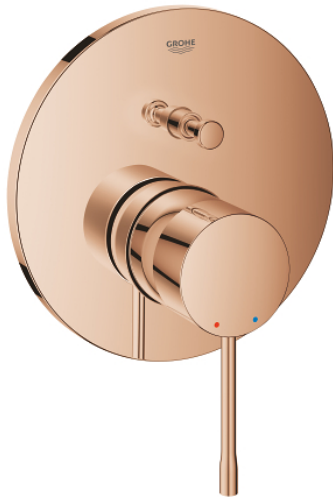

## 24 058 DA1 ESSENCE SINGLE-LEVER MIXER WITH 2-WAY DIVERTER

### PRODUCT DESCRIPTION

- Colour: warm sunset
- trim set for GROHE Rapido SmartBox (35 600/35 604)
- GROHE SilkMove 46 mm ceramic cartridge
- GROHE LongLife finish
- GROHE FastFixation escutcheon with covered shaft sealing and covered fixing
- metal escutcheon, retroactively 6° adjustable
- metal lever
- automatic 2-way diverter
- without roughing-in set 35 600/35 604 (please order separately)
- flow performance: outlet B = 27 l/min, outlet C = 27 l/min

### SPARE PARTS

- 1: Lever (Spare part-nr. 46917DA0)
  - 2: retaining ring (Spare part-nr. 46715000)
  - 3: Cartridge (Spare part-nr. 46580000)
  - 4: lift rod (Spare part-nr. 46739DA0)
  - 5: Mousseur (Spare part-nr. 48270000)
  - 6: Shank mounting kit (Spare part-nr. 46645000)
  - 7: Waste set 1 1/4" (Spare part-nr. 28910DA0)
  - 7.1: Plug (Spare part-nr. 07182DA0)
  - 7.2: Eccentric rod (Spare part-nr. 07052000)
  - 8: Mounting wrench (Spare part-nr. 19017000)\*
  - 9: Eccentric rod (Spare part-nr. 07341000)\*
- \* Optional accessories