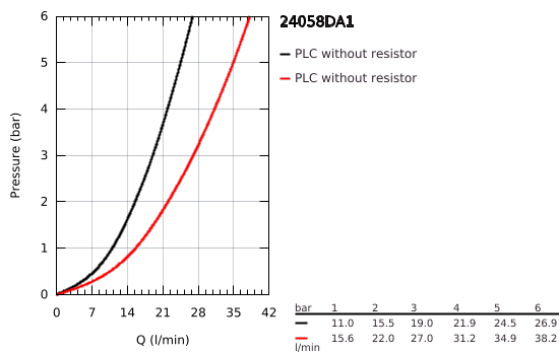

## 24 058 DA1 ESSENCE SINGLE-LEVER MIXER WITH 2-WAY DIVERTER

### PRODUCT DESCRIPTION

- Colour: warm sunset
- trim set for GROHE Rapido SmartBox (35 600/35 604)
- GROHE SilkMove 46 mm ceramic cartridge
- GROHE LongLife finish
- GROHE FastFixation escutcheon with covered shaft sealing and covered fixing
- metal escutcheon, retroactively 6° adjustable
- metal lever
- automatic 2-way diverter
- without roughing-in set 35 600/35 604 (please order separately)
- flow performance: outlet B = 27 l/min, outlet C = 27 l/min