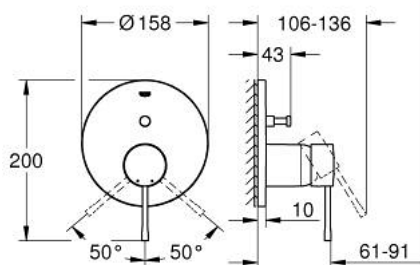

24 058 DA1 ESSENCE SINGLE-LEVER MIXER WITH 2-WAY DIVERTER

PRODUCT DESCRIPTION

- Tyc: warm sunset
- trim set for GROHE Rapido SmartBox (35 600/35 604)
- GROHE SilkMove 46 mm ceramic cartridge
- GROHE LongLife finish
- GROHE FastFixation escutcheon with covered shaft sealing and covered fixing
- metal escutcheon, retroactively 6° adjustable
- metal lever
- automatic 2-way diverter
- without roughing-in set 35 600/35 604 (please order separately)
- flow performance: outlet B = 27 l/min, outlet C = 27 l/min

24 058 DA1 ESSENCE SINGLE-LEVER MIXER WITH 2-WAY DIVERTER

SPARE PARTS

- 1: Lever (Spare part-nr. 46917DA0)
 - 2: Fitting ring (Spare part-nr. 46715000)
 - 3: Cartridge (Spare part-nr. 46580000)
 - 4: lift rod (Spare part-nr. 46739DA0)
 - 5: Mousseur (Spare part-nr. 48270000)
 - 6: Shank mounting kit (Spare part-nr. 46645000)
 - 7: Waste set 1 1/4" (Spare part-nr. 28910DA0)
 - 7.1: Plug (Spare part-nr. 07182DA0)
 - 7.2: Eccentric rod (Spare part-nr. 07052000)
 - 8: Mounting wrench (Spare part-nr. 19017000)*
 - 9: Eccentric rod (Spare part-nr. 07341000)*
- * Optional accessories