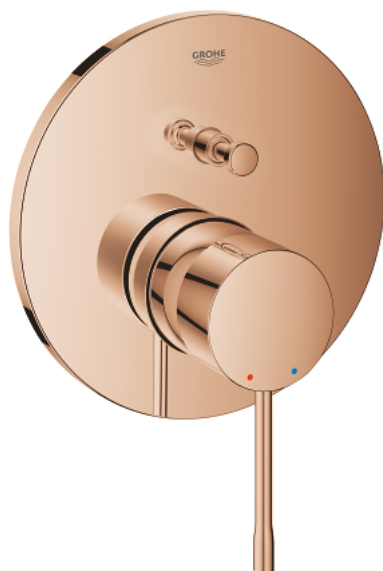

24 058 DA1 ESSENCE SINGLE-LEVER MIXER WITH 2-WAY DIVERTER

PRODUCT DESCRIPTION

- Tyc: warm sunset
- trim set for GROHE Rapido SmartBox (35 600/35 604)
- GROHE SilkMove 46 mm ceramic cartridge
- GROHE LongLife finish
- GROHE FastFixation escutcheon with covered shaft sealing and covered fixing
- metal escutcheon, retroactively 6° adjustable
- metal lever
- automatic 2-way diverter
- without roughing-in set 35 600/35 604 (please order separately)
- flow performance: outlet B = 27 l/min, outlet C = 27 l/min

24 058 DA1 ESSENCE SINGLE-LEVER MIXER WITH 2-WAY DIVERTER

SPARE PARTS

- 1: Lever (Spare part-nr. 46917DA0)
 - 2: Fitting ring (Spare part-nr. 46715000)
 - 3: Cartridge (Spare part-nr. 46580000)
 - 4: lift rod (Spare part-nr. 46739DA0)
 - 5: Mousseur (Spare part-nr. 48270000)
 - 6: Shank mounting kit (Spare part-nr. 46645000)
 - 7: Waste set 1 1/4" (Spare part-nr. 28910DA0)
 - 7.1: Plug (Spare part-nr. 07182DA0)
 - 7.2: Eccentric rod (Spare part-nr. 07052000)
 - 8: Mounting wrench (Spare part-nr. 19017000)*
 - 9: Eccentric rod (Spare part-nr. 07341000)*
- * Optional accessories