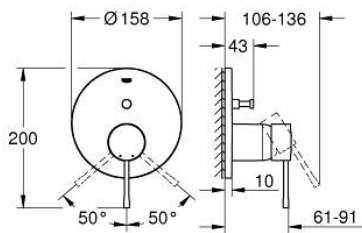

24 058 DC1 ESSENCE SINGLE-LEVER MIXER WITH 2-WAY DIVERTER

PRODUCT DESCRIPTION

- Colour: supersteel
- trim set for GROHE Rapido SmartBox (35 600/35 604)
- GROHE SilkMove 46 mm ceramic cartridge
- GROHE LongLife finish
- GROHE FastFixation escutcheon with covered shaft sealing and covered fixing
- metal escutcheon, retroactively 6° adjustable
- metal lever
- automatic 2-way diverter
- without roughing-in set 35 600/35 604 (please order separately)
- flow performance: outlet B = 27 l/min, outlet C = 27 l/min

24 058 DC1 ESSENCE SINGLE-LEVER MIXER WITH 2-WAY DIVERTER

SPARE PARTS

- 1: Lever (Spare part-nr. 46915DC0)
 - 2: Escutcheon (Spare part-nr. 48429DC0)
 - 3: Mounting plate (Spare part-nr. 48440000)
 - 4: Cap (Spare part-nr. 02693DC0)
 - 5: Diverter (Spare part-nr. 48442DC0)
 - 6: Cartridge (Spare part-nr. 46048000)
 - 7: Non-return valve (Spare part-nr. 49085000)
 - 8: Seal (Spare part-nr. 48360000)
 - 9: Temperature limiter (Spare part-nr. 46308000)*
 - 10: Backflow protection combination (EN1717) (Spare part-nr. 14055000)*
 - 11: Universal extension set single-lever mixers, 25 mm (Spare part-nr. 14056000)*
 - 12: Diverter (Spare part-nr. 48444DC0)*
 - 13: Universal extension set single-lever mixers, 50 mm (Spare part-nr. 14057000)*
 - 14: Diverter (Spare part-nr. 48445DC0)*
- * Optional accessories