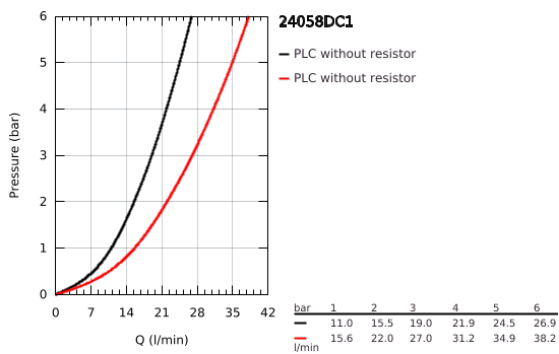

24 058 DC1 ESSENCE SINGLE-LEVER MIXER WITH 2-WAY DIVERTER

PRODUCT DESCRIPTION

- Colour: supersteel
- trim set for GROHE Rapido SmartBox (35 600/35 604)
- GROHE SilkMove 46 mm ceramic cartridge
- GROHE LongLife finish
- GROHE FastFixation escutcheon with covered shaft sealing and covered fixing
- metal escutcheon, retroactively 6° adjustable
- metal lever
- automatic 2-way diverter
- without roughing-in set 35 600/35 604 (please order separately)
- flow performance: outlet B = 27 l/min, outlet C = 27 l/min

24 058 DC1 ESSENCE SINGLE-LEVER MIXER WITH 2-WAY DIVERTER

SPARE PARTS

- 1: Lever (Spare part-nr. 46915DC0)
 - 2: Escutcheon (Spare part-nr. 48429DC0)
 - 3: Mounting plate (Spare part-nr. 48440000)
 - 4: Cap (Spare part-nr. 02693DC0)
 - 5: Diverter (Spare part-nr. 48442DC0)
 - 6: Cartridge (Spare part-nr. 46048000)
 - 7: Non-return valve (Spare part-nr. 49085000)
 - 8: Seal (Spare part-nr. 48360000)
 - 9: Temperature limiter (Spare part-nr. 46308000)*
 - 10: Backflow protection combination (EN1717) (Spare part-nr. 14055000)*
 - 11: Universal extension set single-lever mixers, 25 mm (Spare part-nr. 14056000)*
 - 12: Diverter (Spare part-nr. 48444DC0)*
 - 13: Universal extension set single-lever mixers, 50 mm (Spare part-nr. 14057000)*
 - 14: Diverter (Spare part-nr. 48445DC0)*
- * Optional accessories