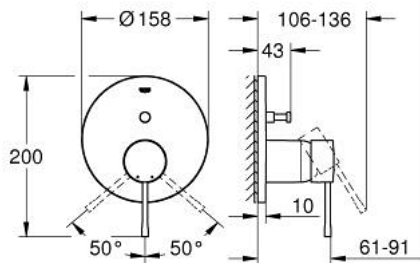

24 058 DC1 ESSENCE SINGLE-LEVER MIXER WITH 2-WAY DIVERTER

PRODUCT DESCRIPTION

- Tyc: supersteel
- trim set for GROHE Rapido SmartBox (35 600/35 604)
- GROHE SilkMove 46 mm ceramic cartridge
- GROHE LongLife finish
- GROHE FastFixation escutcheon with covered shaft sealing and covered fixing
- metal escutcheon, retroactively 6° adjustable
- metal lever
- automatic 2-way diverter
- without roughing-in set 35 600/35 604 (please order separately)
- flow performance: outlet B = 27 l/min, outlet C = 27 l/min

24 058 DC1 ESSENCE SINGLE-LEVER MIXER WITH 2-WAY DIVERTER

SPARE PARTS

- 1: Lever (Spare part-nr. 46915DC0)
 - 2: Escutcheon (Spare part-nr. 48429DC0)
 - 3: Mounting plate (Spare part-nr. 48440000)
 - 4: Cap (Spare part-nr. 02693DC0)
 - 5: Diverter (Spare part-nr. 48442DC0)
 - 6: Cartridge (Spare part-nr. 46048000)
 - 7: Non-return valve (Spare part-nr. 49085000)
 - 8: Seal (Spare part-nr. 48360000)
 - 9: Temperature limiter (Spare part-nr. 46308000)*
 - 10: Backflow protection combination (EN1717) (Spare part-nr. 14055000)*
 - 11: Universal extension set single-lever mixers, 25 mm (Spare part-nr. 14056000)*
 - 12: Diverter (Spare part-nr. 48444DC0)*
 - 13: Universal extension set single-lever mixers, 50 mm (Spare part-nr. 14057000)*
 - 14: Diverter (Spare part-nr. 48445DC0)*
- * Optional accessories