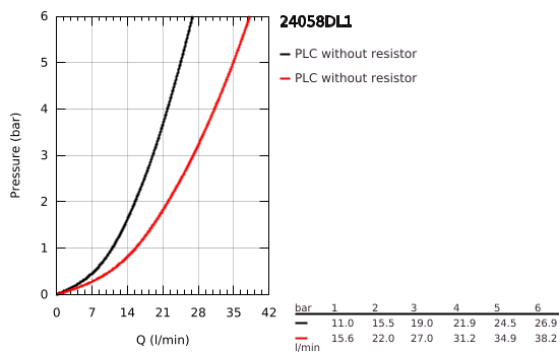

24 058 DL1 ESSENCE SINGLE-LEVER MIXER WITH 2-WAY DIVERTER

PRODUCT DESCRIPTION

- Colour: brushed warm sunset
- trim set for GROHE Rapido SmartBox (35 600/35 604)
- GROHE SilkMove 46 mm ceramic cartridge
- GROHE LongLife finish
- GROHE FastFixation escutcheon with covered shaft sealing and covered fixing
- metal escutcheon, retroactively 6° adjustable
- metal lever
- automatic 2-way diverter
- without roughing-in set 35 600/35 604 (please order separately)
- flow performance: outlet B = 27 l/min, outlet C = 27 l/min

24 058 DL1 ESSENCE SINGLE-LEVER MIXER WITH 2-WAY DIVERTER

SPARE PARTS

- 1: Lever (Spare part-nr. 46917DL0)
 - 2: retaining ring (Spare part-nr. 46715000)
 - 3: Cartridge (Spare part-nr. 46580000)
 - 4: lift rod (Spare part-nr. 46739DL0)
 - 5: Mousseur (Spare part-nr. 48270000)
 - 6: Shank mounting kit (Spare part-nr. 46645000)
 - 7: Waste set 1 1/4" (Spare part-nr. 28910DL0)
 - 7.1: Plug (Spare part-nr. 07182DL0)
 - 7.2: Eccentric rod (Spare part-nr. 07052000)
 - 8: Mounting wrench (Spare part-nr. 19017000)*
 - 9: Eccentric rod (Spare part-nr. 07341000)*
- * Optional accessories