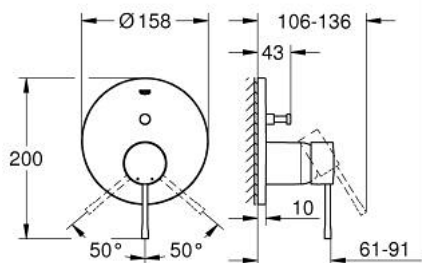

24 058 DL1 ESSENCE SINGLE-LEVER MIXER WITH 2-WAY DIVERTER

PRODUCT DESCRIPTION

- Tyc: brushed warm sunset
- trim set for GROHE Rapido SmartBox (35 600/35 604)
- GROHE SilkMove 46 mm ceramic cartridge
- GROHE LongLife finish
- GROHE FastFixation escutcheon with covered shaft sealing and covered fixing
- metal escutcheon, retroactively 6° adjustable
- metal lever
- automatic 2-way diverter
- without roughing-in set 35 600/35 604 (please order separately)
- flow performance: outlet B = 27 l/min, outlet C = 27 l/min

24 058 DL1 ESSENCE SINGLE-LEVER MIXER WITH 2-WAY DIVERTER

SPARE PARTS

- 1: Lever (Spare part-nr. 46917DL0)
 - 2: Fitting ring (Spare part-nr. 46715000)
 - 3: Cartridge (Spare part-nr. 46580000)
 - 4: lift rod (Spare part-nr. 46739DL0)
 - 5: Mousseur (Spare part-nr. 48270000)
 - 6: Shank mounting kit (Spare part-nr. 46645000)
 - 7: Waste set 1 1/4" (Spare part-nr. 28910DL0)
 - 7.1: Plug (Spare part-nr. 07182DL0)
 - 7.2: Eccentric rod (Spare part-nr. 07052000)
 - 8: Mounting wrench (Spare part-nr. 19017000)*
 - 9: Eccentric rod (Spare part-nr. 07341000)*
- * Optional accessories