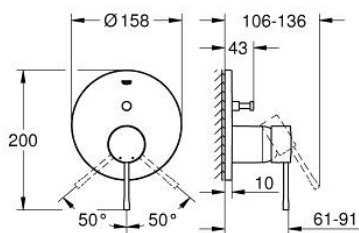

24 058 GL1 ESSENCE SINGLE-LEVER MIXER WITH 2-WAY DIVERTER

PRODUCT DESCRIPTION

- Colour: cool sunrise
- trim set for GROHE Rapido SmartBox (35 600/35 604)
- GROHE SilkMove 46 mm ceramic cartridge
- GROHE LongLife finish
- GROHE FastFixation escutcheon with covered shaft sealing and covered fixing
- metal escutcheon, retroactively 6° adjustable
- metal lever
- automatic 2-way diverter
- without roughing-in set 35 600/35 604 (please order separately)
- flow performance: outlet B = 27 l/min, outlet C = 27 l/min

24 058 GL1 ESSENCE SINGLE-LEVER MIXER WITH 2-WAY DIVERTER

SPARE PARTS

- 1: Lever (Spare part-nr. 46917GL0)
 - 2: retaining ring (Spare part-nr. 46715000)
 - 3: Cartridge (Spare part-nr. 46580000)
 - 4: lift rod (Spare part-nr. 46739GL0)
 - 5: Mousseur (Spare part-nr. 48270000)
 - 6: Shank mounting kit (Spare part-nr. 46645000)
 - 7: Waste set 1 1/4" (Spare part-nr. 28910GL0)
 - 7.1: Plug (Spare part-nr. 07182GL0)
 - 7.2: Eccentric rod (Spare part-nr. 07052000)
 - 8: Mounting wrench (Spare part-nr. 19017000)*
 - 9: Eccentric rod (Spare part-nr. 07341000)*
- * Optional accessories