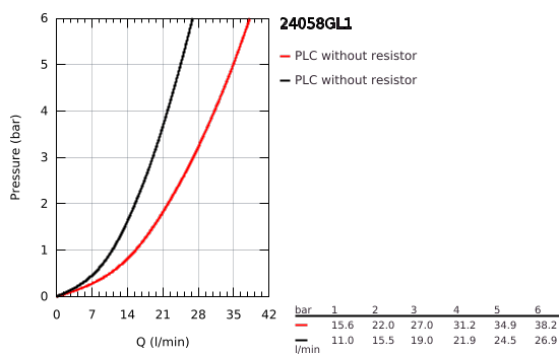

24 058 GL1 ESSENCE SINGLE-LEVER MIXER WITH 2-WAY DIVERTER

PRODUCT DESCRIPTION

- Colour: cool sunrise
- trim set for GROHE Rapido SmartBox (35 600/35 604)
- GROHE SilkMove 46 mm ceramic cartridge
- GROHE LongLife finish
- GROHE FastFixation escutcheon with covered shaft sealing and covered fixing
- metal escutcheon, retroactively 6° adjustable
- metal lever
- automatic 2-way diverter
- without roughing-in set 35 600/35 604 (please order separately)
- flow performance: outlet B = 27 l/min, outlet C = 27 l/min

24 058 GL1 ESSENCE SINGLE-LEVER MIXER WITH 2-WAY DIVERTER

SPARE PARTS

- 1: Lever (Spare part-nr. 46917GL0)
 - 2: retaining ring (Spare part-nr. 46715000)
 - 3: Cartridge (Spare part-nr. 46580000)
 - 4: lift rod (Spare part-nr. 46739GL0)
 - 5: Mousseur (Spare part-nr. 48270000)
 - 6: Shank mounting kit (Spare part-nr. 46645000)
 - 7: Waste set 1 1/4" (Spare part-nr. 28910GL0)
 - 7.1: Plug (Spare part-nr. 07182GL0)
 - 7.2: Eccentric rod (Spare part-nr. 07052000)
 - 8: Mounting wrench (Spare part-nr. 19017000)*
 - 9: Eccentric rod (Spare part-nr. 07341000)*
- * Optional accessories