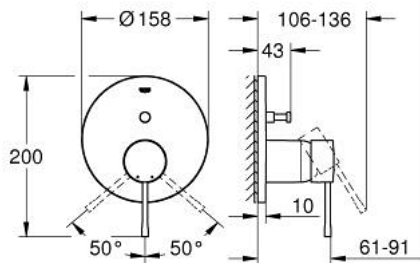

## 24 058 GL1 ESSENCE SINGLE-LEVER MIXER WITH 2-WAY DIVERTER

### PRODUCT DESCRIPTION

- Tyc: cool sunrise
- trim set for GROHE Rapido SmartBox (35 600/35 604)
- GROHE SilkMove 46 mm ceramic cartridge
- GROHE LongLife finish
- GROHE FastFixation escutcheon with covered shaft sealing and covered fixing
- metal escutcheon, retroactively 6° adjustable
- metal lever
- automatic 2-way diverter
- without roughing-in set 35 600/35 604 (please order separately)
- flow performance: outlet B = 27 l/min, outlet C = 27 l/min

### SPARE PARTS

- 1: Lever (Spare part-nr. 46917GL0)
  - 2: Fitting ring (Spare part-nr. 46715000)
  - 3: Cartridge (Spare part-nr. 46580000)
  - 4: lift rod (Spare part-nr. 46739GL0)
  - 5: Mousseur (Spare part-nr. 48270000)
  - 6: Shank mounting kit (Spare part-nr. 46645000)
  - 7: Waste set 1 1/4" (Spare part-nr. 28910GL0)
  - 7.1: Plug (Spare part-nr. 07182GL0)
  - 7.2: Eccentric rod (Spare part-nr. 07052000)
  - 8: Mounting wrench (Spare part-nr. 19017000)\*
  - 9: Eccentric rod (Spare part-nr. 07341000)\*
- \* Optional accessories