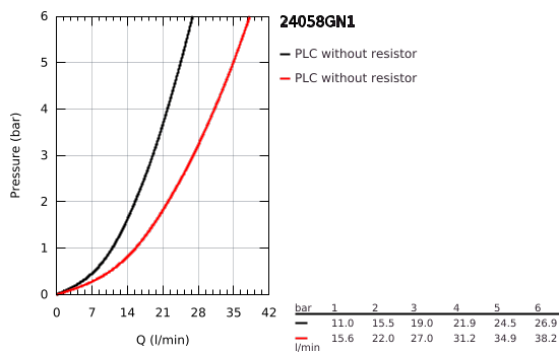

24 058 GN1 ESSENCE SINGLE-LEVER MIXER WITH 2-WAY DIVERTER

PRODUCT DESCRIPTION

- Colour: brushed cool sunrise
- trim set for GROHE Rapido SmartBox (35 600/35 604)
- GROHE SilkMove 46 mm ceramic cartridge
- GROHE LongLife finish
- GROHE FastFixation escutcheon with covered shaft sealing and covered fixing
- metal escutcheon, retroactively 6° adjustable
- metal lever
- automatic 2-way diverter
- without roughing-in set 35 600/35 604 (please order separately)
- flow performance: outlet B = 27 l/min, outlet C = 27 l/min

24 058 GN1 ESSENCE SINGLE-LEVER MIXER WITH 2-WAY DIVERTER

SPARE PARTS

- 1: Lever (Spare part-nr. 46917GN0)
- 2: retaining ring (Spare part-nr. 46715000)
- 3: Cartridge (Spare part-nr. 46580000)
- 4: Pop-up rod (Spare part-nr. 46739GN0)
- 5: Mousseur (Spare part-nr. 48270000)
- 6: Shank mounting kit (Spare part-nr. 46645000)
- 7: Waste set 1 1/4" (Spare part-nr. 28910GN0)
- 7.1: Plug (Spare part-nr. 07182GN0)
- 7.2: Eccentric rod (Spare part-nr. 07052000)
- 8: Mounting wrench (Spare part-nr. 19017000)*
- 9: Eccentric rod (Spare part-nr. 07341000)*