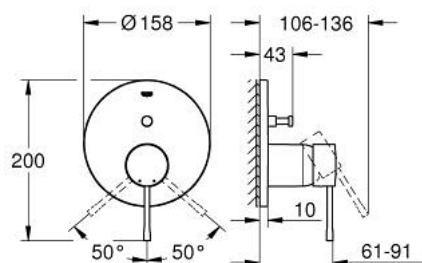

24 058 GN1 ESSENCE SINGLE-LEVER MIXER WITH 2-WAY DIVERTER

PRODUCT DESCRIPTION

- Tyc: brushed cool sunrise
- trim set for GROHE Rapido SmartBox (35 600/35 604)
- GROHE SilkMove 46 mm ceramic cartridge
- GROHE LongLife finish
- GROHE FastFixation escutcheon with covered shaft sealing and covered fixing
- metal escutcheon, retroactively 6° adjustable
- metal lever
- automatic 2-way diverter
- without roughing-in set 35 600/35 604 (please order separately)
- flow performance: outlet B = 27 l/min, outlet C = 27 l/min

24 058 GN1 ESSENCE SINGLE-LEVER MIXER WITH 2-WAY DIVERTER

SPARE PARTS

- 1: Lever (Spare part-nr. 46917GN0)
 - 2: Fitting ring (Spare part-nr. 46715000)
 - 3: Cartridge (Spare part-nr. 46580000)
 - 4: Pop-up rod (Spare part-nr. 46739GN0)
 - 5: Mousseur (Spare part-nr. 48270000)
 - 6: Shank mounting kit (Spare part-nr. 46645000)
 - 7: Waste set 1 1/4" (Spare part-nr. 28910GN0)
 - 7.1: Plug (Spare part-nr. 07182GN0)
 - 7.2: Eccentric rod (Spare part-nr. 07052000)
 - 8: Mounting wrench (Spare part-nr. 19017000)*
 - 9: Eccentric rod (Spare part-nr. 07341000)*
- * Optional accessories