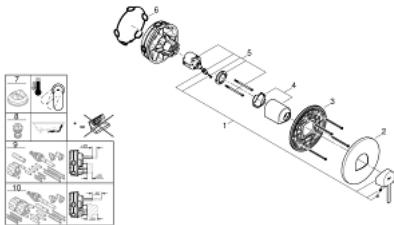

## 24 059 003 GROHE PLUS SINGLE-LEVER SHOWER MIXER

### PRODUCT DESCRIPTION

- Colour: chrome
- trim set for GROHE Rapido SmartBox (35 600/35 604)
- GROHE SilkMove 46 mm ceramic cartridge
- GROHE LongLife finish
- GROHE FastFixation escutcheon with covered shaft sealing and covered fixing
- metal escutcheon, retroactively 6° adjustable
- metal lever
- flow performance: outlet B or C = 30 l/min
- without roughing-in set

### SPARE PARTS

- 1: Lever (Spare part-nr. 48496000)
- 2: Escutcheon (Spare part-nr. 49116000)
- 3: Mounting plate (Spare part-nr. 48441000)
- 4: Cap (Spare part-nr. 48495000)
- 5: Cartridge (Spare part-nr. 46048000)
- 6: Seal (Spare part-nr. 48360000)
- 7: Temperature limiter (Spare part-nr. 46375000)\*
- 8: Backflow protection combination (EN1717) (Spare part-nr. 14055000)\*
- 9: Universal extension set single-lever mixers, 25 mm (Spare part-nr. 14056000)\*
- 10: Universal extension set single-lever mixers, 50 mm (Spare part-nr. 14057000)\*