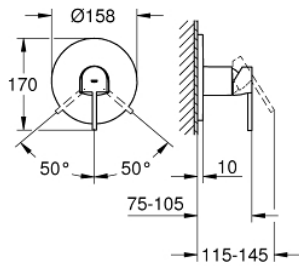

## 24 059 003 GROHE PLUS SINGLE-LEVER SHOWER MIXER

### PRODUCT DESCRIPTION

- Colour: chrome
- trim set for GROHE Rapido SmartBox (35 600/35 604)
- GROHE SilkMove 46 mm ceramic cartridge
- GROHE LongLife finish
- GROHE FastFixation escutcheon with covered shaft sealing and covered fixing
- metal escutcheon, retroactively 6° adjustable
- metal lever
- flow performance: outlet B or C = 30 l/min
- without roughing-in set

### SPARE PARTS

- 1: Lever (Spare part-nr. 48496000)
- 2: Escutcheon (Spare part-nr. 49116000)
- 3: Mounting plate (Spare part-nr. 48441000)
- 4: Cap (Spare part-nr. 48495000)
- 5: Cartridge (Spare part-nr. 46048000)
- 6: Seal (Spare part-nr. 48360000)
- 7: Temperature limiter (Spare part-nr. 46375000)\*
- 8: Backflow protection combination (EN1717) (Spare part-nr. 14055000)\*
- 9: Universal extension set single-lever mixers, 25 mm (Spare part-nr. 14056000)\*
- 10: Universal extension set single-lever mixers, 50 mm (Spare part-nr. 14057000)\*