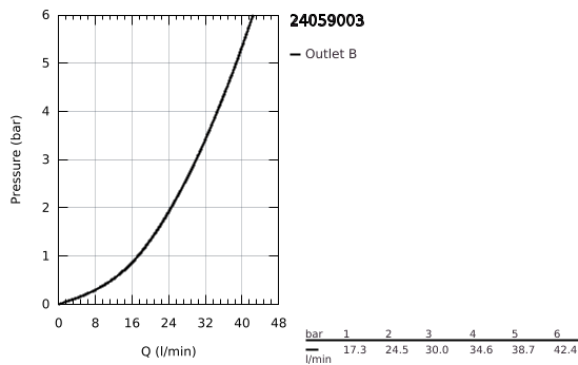

## 24 059 003 GROHE PLUS SINGLE-LEVER SHOWER MIXER

### PRODUCT DESCRIPTION

- Colour: chrome
- trim set for GROHE Rapido SmartBox (35 600/35 604)
- GROHE SilkMove 46 mm ceramic cartridge
- GROHE LongLife finish
- GROHE FastFixation escutcheon with covered shaft sealing and covered fixing
- metal escutcheon, retroactively 6° adjustable
- metal lever
- flow performance: outlet B or C = 30 l/min
- without roughing-in set